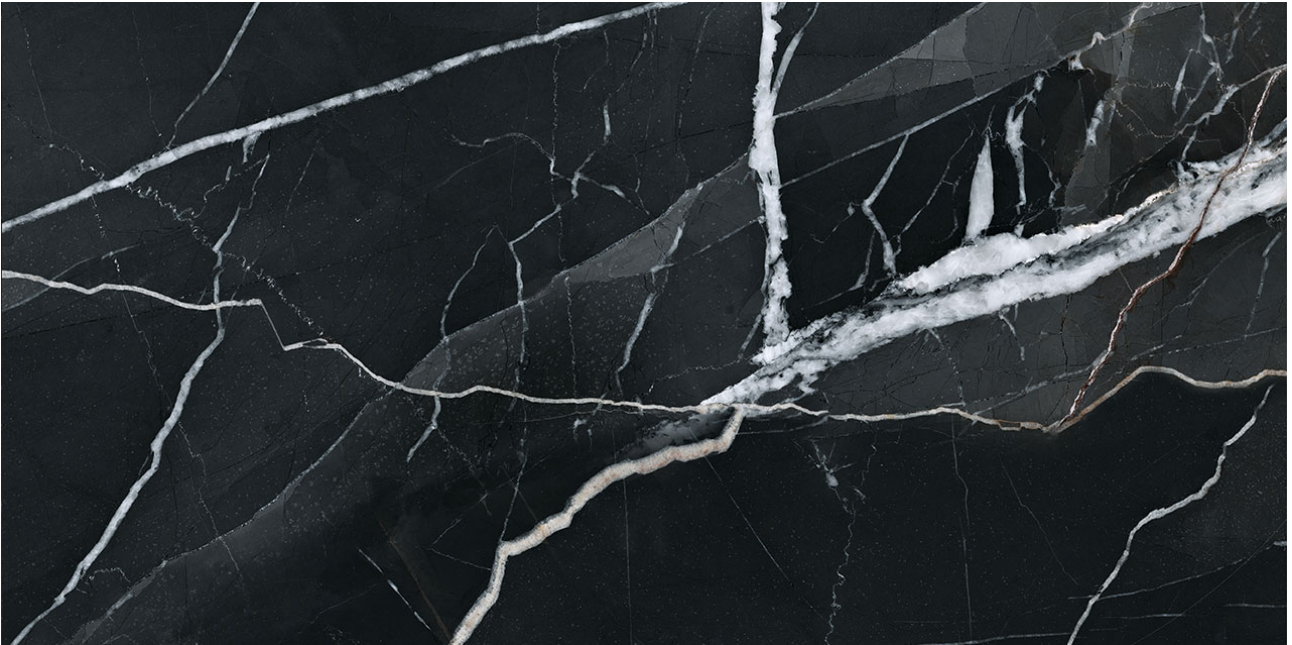

PRODUCT

ROYAL STONEWORKS 12X24 REGAL BLACK VEIN HONED

Tile | 12"x24" | Porcelain

TECHNICAL DATA

CODE: QUSW-RV-5H

NAME: Royal Stoneworks 12X24 Regal Black Vein Honed

SERIES: Royal Stoneworks

SIZE: 12"x24"

FINISH: Honed

LOOK: Stone Look

EDGE: Rectified

FAMILY: Tile

FROST RESISTANCE: Yes

STYLE: Contemporary

SUITABLE FOR: Indoor|Shower

TYPOLOGY: Porcelain