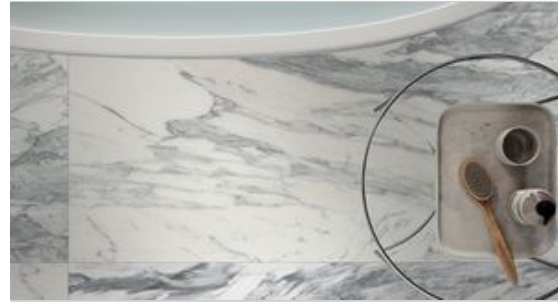

PRODUCT
ROYAL STONEWORKS 24X48 REGAL WHITE VEIN
POLISHED

Tile | 24"x48" | Porcelain

ROOM SCENES

TECHNICAL DATA

CODE: QUSW-RW-6P

NAME: Royal Stoneworks 24X48 Regal White Vein Polished

SERIES: Royal Stoneworks

SIZE: 24"x48"

FINISH: Polished

LOOK: Stone Look

EDGE: Rectified

FAMILY: Tile

FROST RESISTANCE: Yes

SHADE VARIATION: V3

STYLE: Contemporary

SUITABLE FOR: Indoor|Shower

TPOLOGY: Porcelain

TYPE OF PIECE: Field Tile

USE: Floor and Wall

NOTES: This product is special order and cannot be cancelled, returned, or refunded.

PACKING

Size	Product type	BOX			PALLET		
		pcs	sqft	lb	boxes	sqft	lb
24"x48"	Field Tile	2	15.39		32		