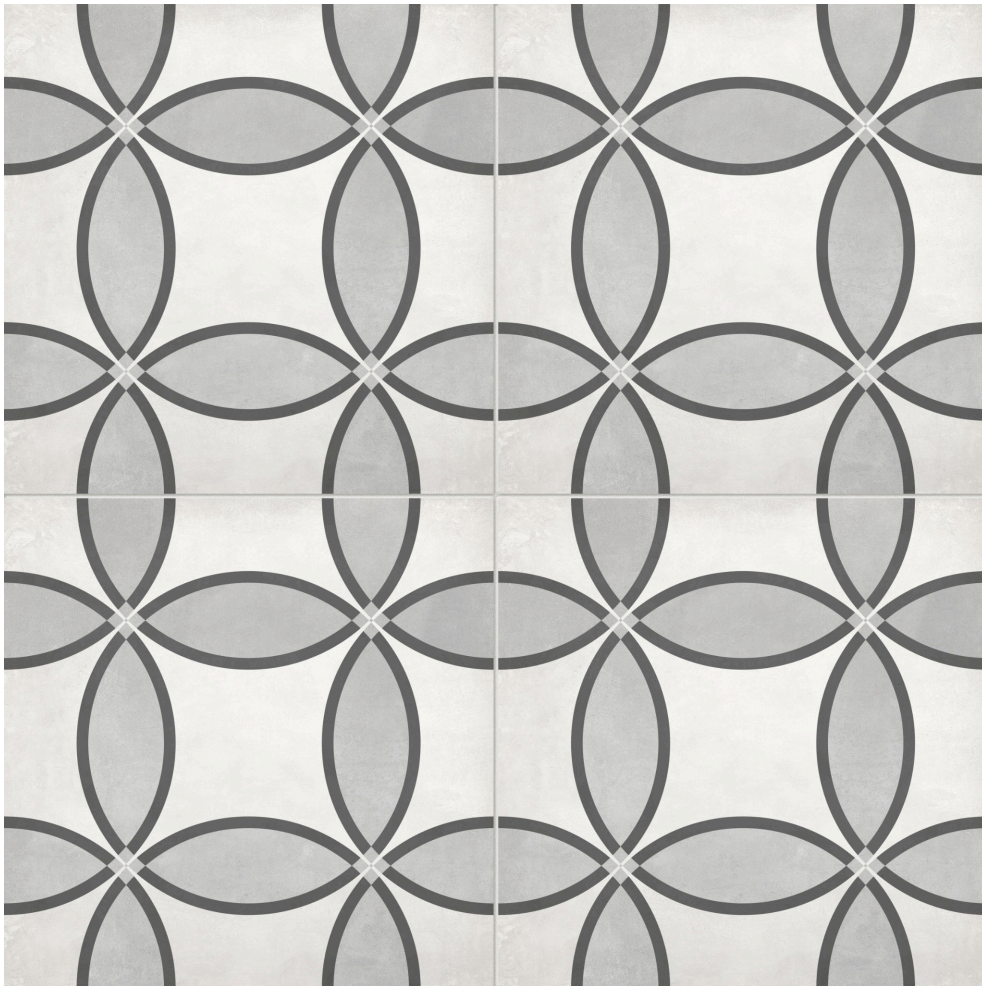

PRODUCT
FORM 8X8 ICE ZENITH

Tile | 8"x8" | Pressed Glazed Porcelain

TECHNICAL DATA

CODE: AC4500-07550
NAME: Form 8x8 Ice Zenith
SERIES: Form AC
SIZE: 8"x8"
FINISH: Matte
LOOK: Patterned Tiles
BREAKING STRENGTH (APH): $\geq 310 \geq 1300$
CHEMICAL RESISTANCE (APH): CLASS A
DCOF (APH): ≥ 0.55
FAMILY: Tile
FROST RESISTANCE: Yes
PEI: 4
SHADE VARIATION: V2/V3/V4
SUITABLE FOR: Indoor| Outdoor
TYPOLOGY: Pressed Glazed Porcelain
THICKNESS (APH): 9mm
TYPE OF PIECE: Field Tile
USE: Floor and Wall
NOTES: This product is special order and cannot be cancelled, returned, or refunded.