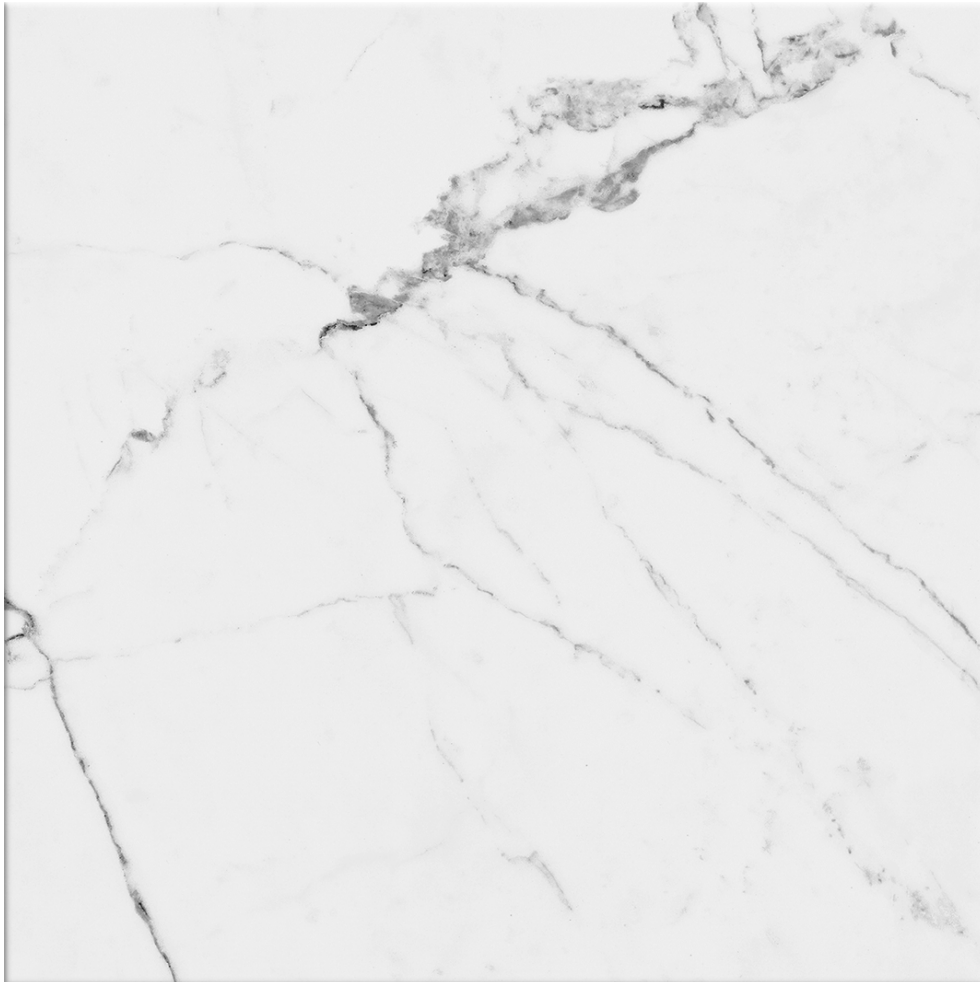

PRODUCT
OBSESSION 10X10 STATUARIO

Tile | 10"x10" | Glazed Porcelain

ROOM SCENES

TECHNICAL DATA

CODE: QUOB-ST-3
NAME: Obsession 10x10 Statuario
SERIES: Obsession
SIZE: 10"x10"
FINISH: Matt
LOOK: Marble Look
BREAKING STRENGTH (APH): ≥ 1300 N
CHEMICAL RESISTANCE (APH): GA GLA GHA
DCOF (APH): > 0.42
FAMILY: Tile
FROST RESISTANCE: Yes
MOHS (APH): 6
PEI: 4
R VALUE (APH): R9
SHADE VARIATION: V1
STAIN RESISTANCE (APH): 5
STYLE: Classic
SUITABLE FOR: Backsplash|Indoor|Shower
TYPOLOGY: Glazed Porcelain
THICKNESS (APH): 9 mm
TYPE OF PIECE: Field Tile
USE: Floor and Wall
NOTES: 22 graphic variations