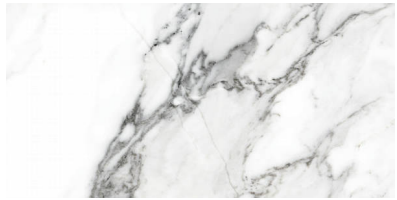

PRODUCT
24X48 MATTE ALLURE BLUE

Tile | 24"x48" | Porcelain

GRAPHIC VARIETY

TECHNICAL DATA

CODE: QUMY-AL-2M

NAME: 24X48 Matte Allure Blue

SERIES: Mystique

SIZE: 24"x48"

FINISH: Matt

LOOK: Marble Look

EDGE: Rectified

FAMILY: Tile

FROST RESISTANCE: Yes

PEI: 4

SHADE VARIATION: V4

STYLE: Contemporary