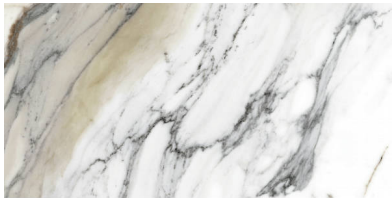

PRODUCT
24X48 MATTE ALLURE BLUE

Tile | 24"x48" | Porcelain

GRAPHIC VARIETY

TECHNICAL DATA

CODE: QUMY-AL-2M

NAME: 24X48 Matte Allure Blue

SERIES: Mystique

SIZE: 24"x48"

FINISH: Matt

LOOK: Marble Look

EDGE: Rectified

FAMILY: Tile

FROST RESISTANCE: Yes

PEI: 4

SHADE VARIATION: V4

STYLE: Contemporary