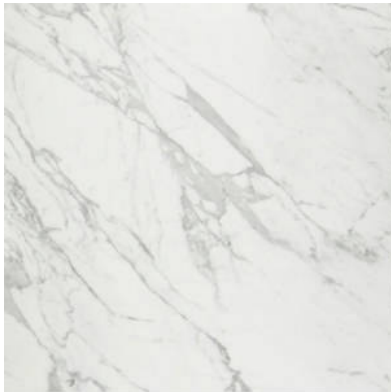

---

**PRODUCT**  
**MILANO STATUARIO POLISHED 32X32**

---

Tile | 31"x31" | Glazed Porcelain

GRAPHIC VARIETY

ROOM SCENES

**TECHNICAL DATA**

CODE: QULX-MI-5P  
NAME: Milano Statuario Polished 32X32  
SERIES: Luxury  
SIZE: 31"x31"  
FINISH: Polished  
LOOK: Marble Look  
EDGE: Rectified  
FAMILY: Tile  
FROST RESISTANCE: Yes  
PEI: 4  
STYLE: Contemporary  
SUITABLE FOR: Indoor, Shower  
TYPOLOGY: Glazed Porcelain  
TYPE OF PIECE: Field Tile  
USE: Floor and Wall