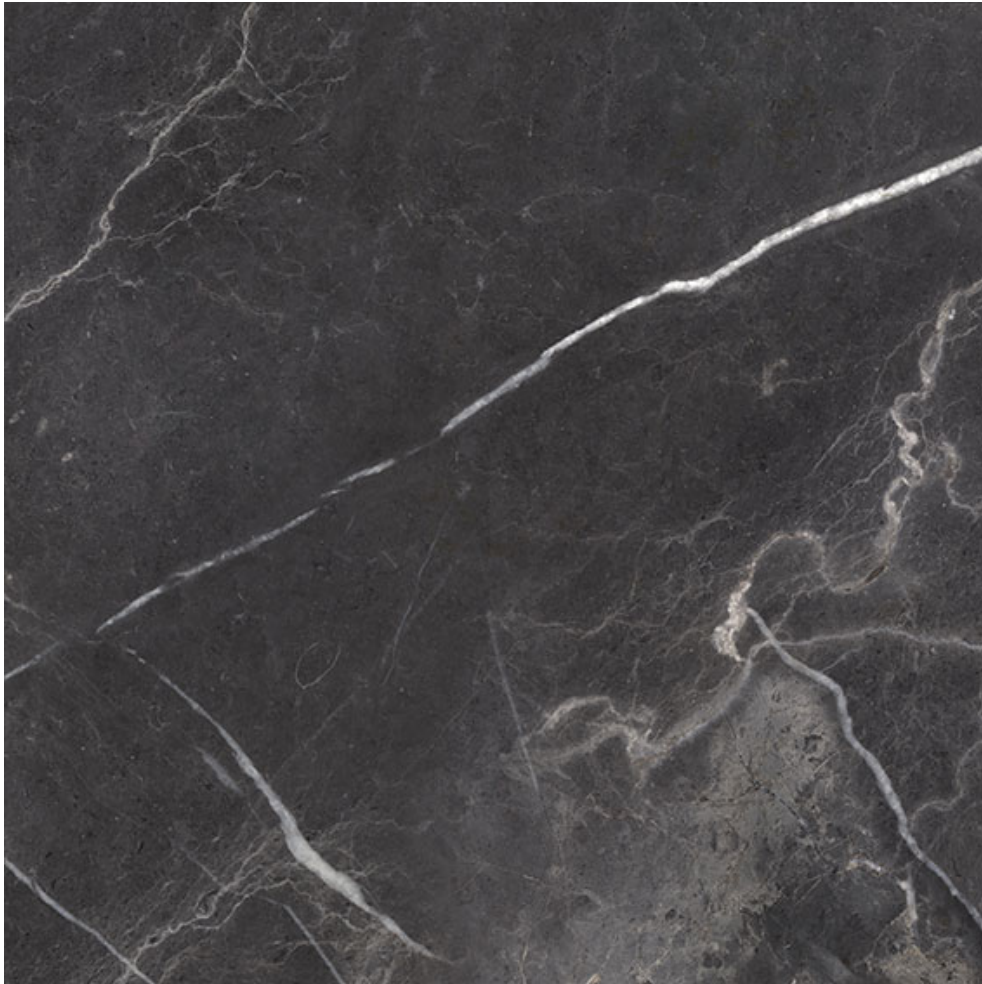

PRODUCT

ROYAL STONEWORKS 24X24 TUSCAN FORGE VEIN HONED

Tile | 24"x24" | Porcelain

TECHNICAL DATA

CODE: QUSW-TF-4H

NAME: Royal Stoneworks 24X24 Tuscan Forge Vein Honed

SERIES: Royal Stoneworks

SIZE: 24"x24"

FINISH: Honed

LOOK: Stone Look

EDGE: Rectified

FAMILY: Tile

FROST RESISTANCE: Yes

SHADE VARIATION: V3

STYLE: Contemporary

SUITABLE FOR: Indoor|Shower