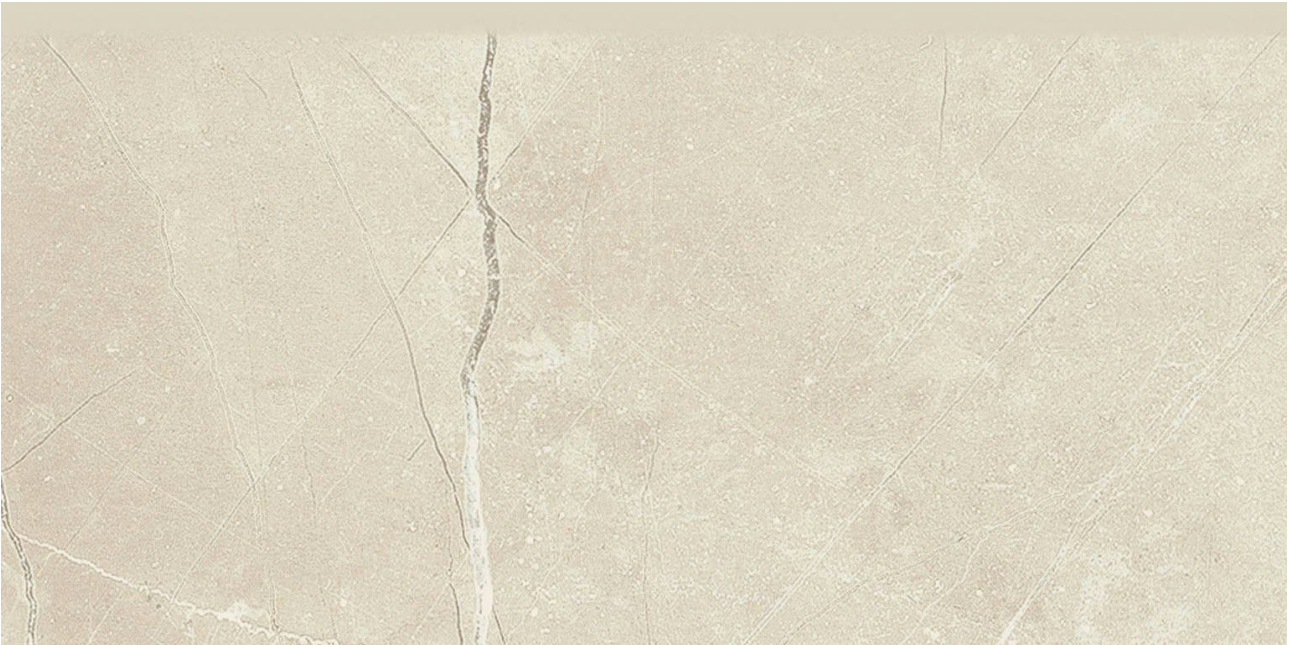

PRODUCT
3X6 PULPIS IVORY BULLNOSE

Tile | 3"x6" | Porcelain

TECHNICAL DATA

CODE: AC57-509
NAME: 3X6 Pulpis Ivory Bullnose
SERIES: Classic
SIZE: 3"x6"
FINISH: Gloss
LOOK: Marble Look
FAMILY: Tile
STYLE: Contemporary
TYPOLOGY: Porcelain
TYPE OF PIECE: Bullnose
USE: Floor and Wall