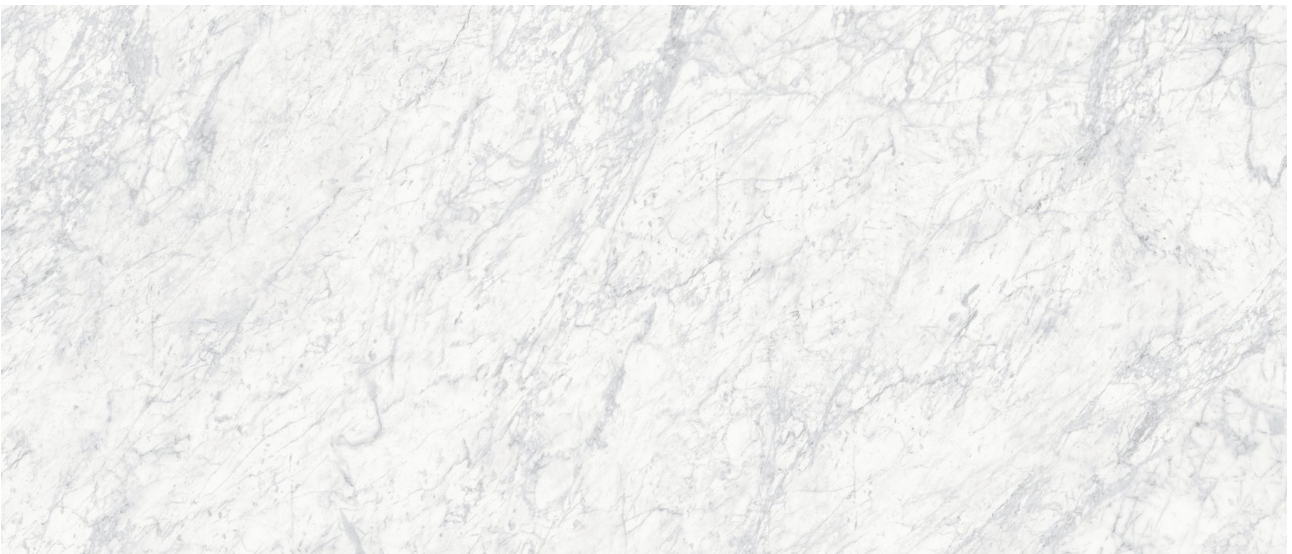

PRODUCT
ROYAL STONEWORKS 48X110 OLD WORLD BIANCO
HONED

Tile | 48"x110" | Sintered Slab

TECHNICAL DATA

CODE: QUSW-OW-2H

NAME: Royal Stoneworks 48X110 Old World Bianco Honed

SERIES: Royal Stoneworks

SIZE: 48"x110"

FINISH: Honed

LOOK: Stone Look

EDGE: Rectified

FAMILY: Tile

FROST RESISTANCE: Yes

SHADE VARIATION: V3

STYLE: Contemporary

SUITABLE FOR: Indoor|Shower