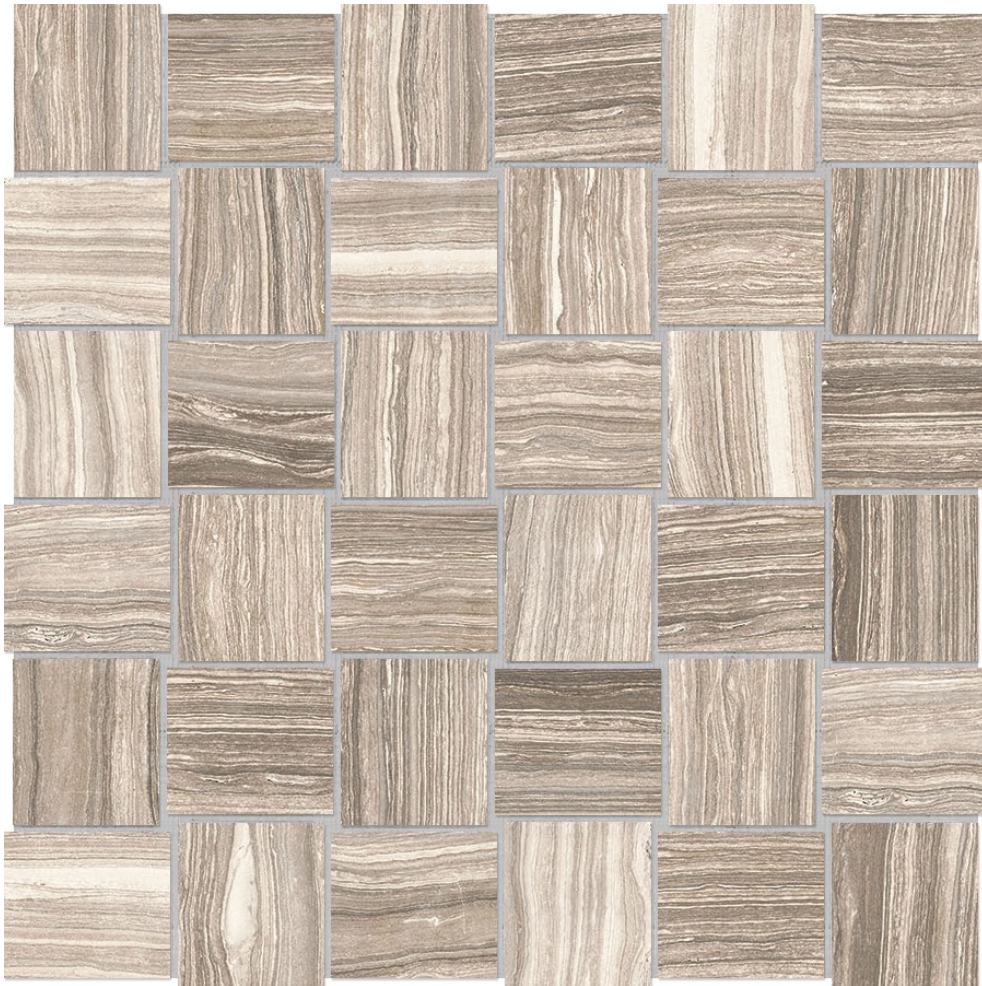

PRODUCT
2X2 CLAY BASKETWEAVE

Tile | 12"x12" | Glazed Porcelain

TECHNICAL DATA

CODE: AC4501-00830

NAME: 2x2 Clay Basketweave

SERIES: Eramosa

SIZE: 12"x12"

FINISH: Matt

LOOK: Marble Look

FAMILY: Tile

FROST RESISTANCE: Yes

MOSAIC CHIP SIZE: Mesh-Mounted

PEI: 4

STYLE: Contemporary

SUITABLE FOR: Indoor

TPOLOGY: Glazed Porcelain