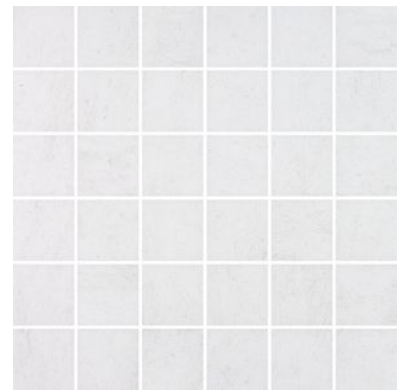

SERIES CINQ

Concrete | Glazed Porcelain | Pressed Glazed Porcelain

Contemporary tiles in a palette of earthy colors.

PRODUCTS

Cinq 13x13 Black
13"x13" | Pressed Glazed Porcelain

Cinq 13x13 Grey
13"x13" | Pressed Glazed Porcelain

Cinq 13x13 White
13"x13" | Pressed Glazed Porcelain

Cinq 2x2 Black
12"x12" | Glazed Porcelain

Cinq 2x2 Grey
12"x12" | Glazed Porcelain

Cinq 2x2 White
12"x12" | Glazed Porcelain

Cinq 8x10 Black
8"x10" | Pressed Glazed Porcelain

Cinq 8x10 Grey
8"x10" | Pressed Glazed Porcelain

Cinq 8x10 White
8"x10" | Pressed Glazed Porcelain

Cinq 3x8 Black Bullnose
3"x8" | Glazed Porcelain

Cinq 3x8 Grey Bullnose
3"x8" | Glazed Porcelain

Cinq 3x8 White Bullnose
3"x8" | Glazed Porcelain