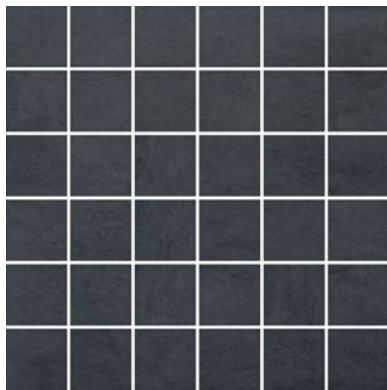

SERIES CINQ

Concrete | Glazed Porcelain | Pressed Glazed Porcelain

Contemporary tiles in a palette of earthy colors.

PRODUCTS

Cinq 13x13 Black
13"x13" | Pressed Glazed Porcelain

Cinq 13x13 Grey
13"x13" | Pressed Glazed Porcelain

Cinq 13x13 White
13"x13" | Pressed Glazed Porcelain

Cinq 2x2 Black
12"x12" | Glazed Porcelain

Cinq 2x2 Grey
12"x12" | Glazed Porcelain

Cinq 2x2 White
12"x12" | Glazed Porcelain

Cinq 8x10 Black
8"x10" | Pressed Glazed Porcelain

Cinq 8x10 Grey
8"x10" | Pressed Glazed Porcelain

Cinq 8x10 White
8"x10" | Pressed Glazed Porcelain

Cinq 3x8 Black Bullnose
3"x8" | Glazed Porcelain

Cinq 3x8 Grey Bullnose
3"x8" | Glazed Porcelain

Cinq 3x8 White Bullnose
3"x8" | Glazed Porcelain