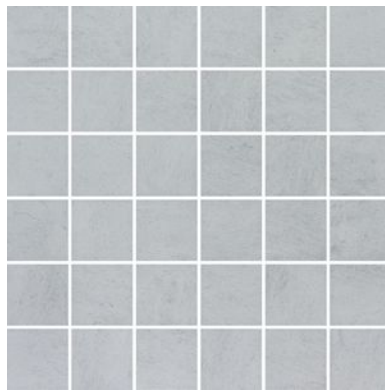

SERIES CINQ

Concrete | Glazed Porcelain | Pressed Glazed Porcelain

Contemporary tiles in a palette of earthy colors.

PRODUCTS

Cinq 13x13 Black
13"x13" | Pressed Glazed Porcelain

Cinq 13x13 Grey
13"x13" | Pressed Glazed Porcelain

Cinq 13x13 White
13"x13" | Pressed Glazed Porcelain

Cinq 2x2 Black
12"x12" | Glazed Porcelain

Cinq 2x2 Grey
12"x12" | Glazed Porcelain

Cinq 2x2 White
12"x12" | Glazed Porcelain

Cinq 8x10 Black
8"x10" | Pressed Glazed Porcelain

Cinq 8x10 Grey
8"x10" | Pressed Glazed Porcelain

Cinq 8x10 White
8"x10" | Pressed Glazed Porcelain

Cinq 3x8 Black Bullnose
3"x8" | Glazed Porcelain

Cinq 3x8 Grey Bullnose
3"x8" | Glazed Porcelain

Cinq 3x8 White Bullnose
3"x8" | Glazed Porcelain