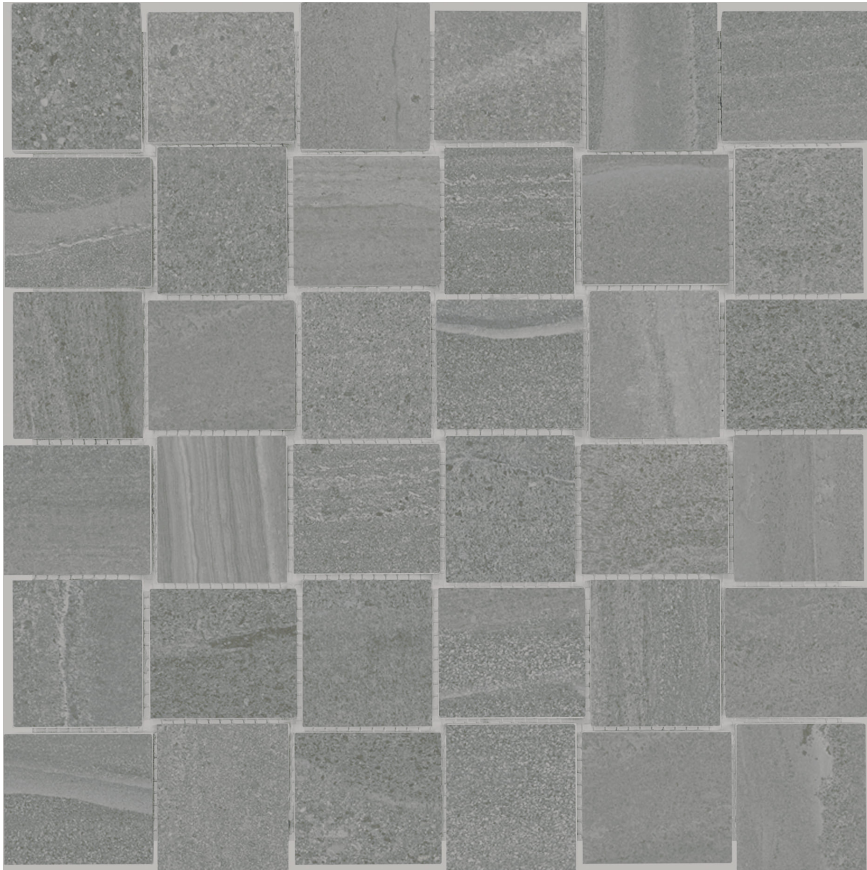

PRODUCT
DAVENPORT 2X2 MICA

Tile | 12"x12" | Pressed Glazed Porcelain

TECHNICAL DATA

CODE: AC4501-00810

NAME: Davenport 2x2 Mica

SERIES: Davenport

SIZE: 12"x12"

FINISH: Matte

LOOK: Stone Look

BREAKING STRENGTH (APH): $\geq 350 \geq 1500$

CHEMICAL RESISTANCE (APH): CLASS B/CLASS A

DCOF (APH): ≥ 0.50

FAMILY: Tile

FROST RESISTANCE: Yes

PEI: 4

SHADE VARIATION: V3

SUITABLE FOR: Indoor| Outdoor

TPOLOGY: Pressed Glazed Porcelain

THICKNESS (APH): 8.4mm

TYPE OF PIECE: Mosaic

USE: Floor and Wall

NOTES: This product is special order and cannot be cancelled, returned, or refunded.