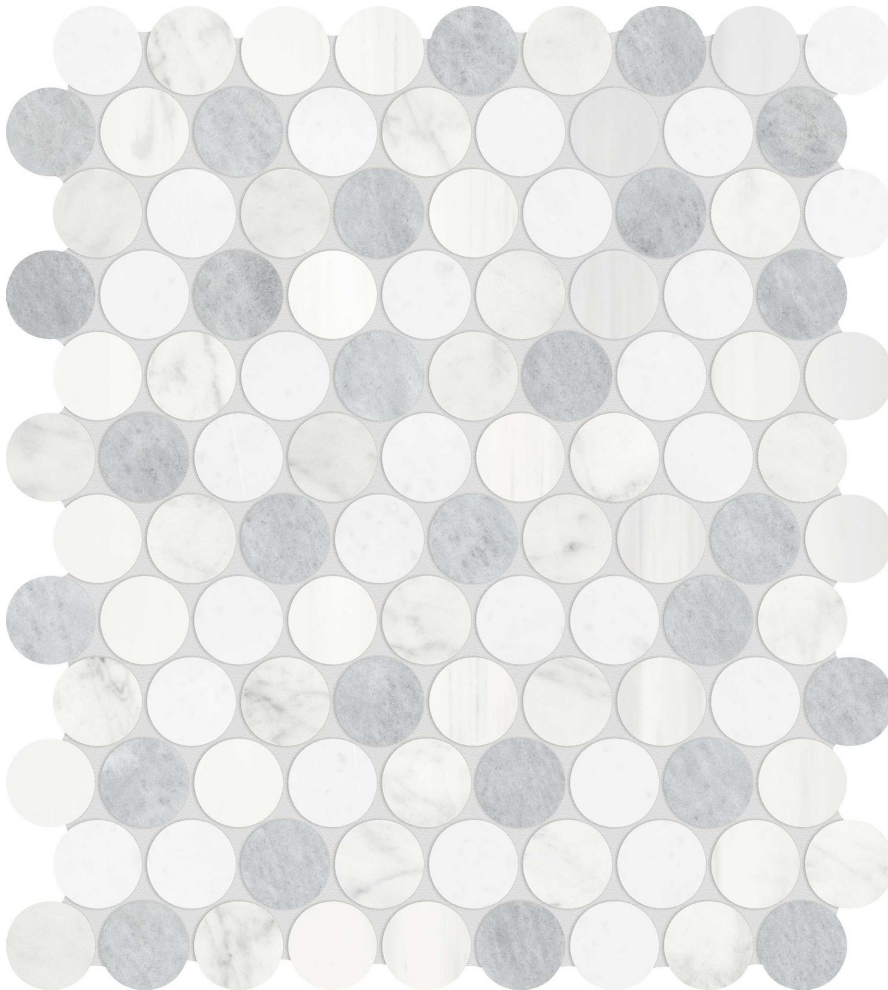

PRODUCT

UTOPIO 1.25 PENNY ROUND POLAR MOSAIC

Stone | 10"x14" | Natural Stone

TECHNICAL DATA

CODE: AS5001-04260

NAME: Utopio 1.25 Penny Round Polar Mosaic

SERIES: Utopio

SIZE: 10"x14"

FINISH: Honed

FAMILY: Stone

MOSAIC CHIP SIZE: 1.25"x1.25"

SUITABLE FOR: Indoor|Shower

TPOLOGY: Natural Stone

TYPE OF PIECE: Mosaic

USE: Floor and Wall

NOTES: Mosaic sheet sizes are nominal and may vary slightly due to standard manufacturing tolerances.