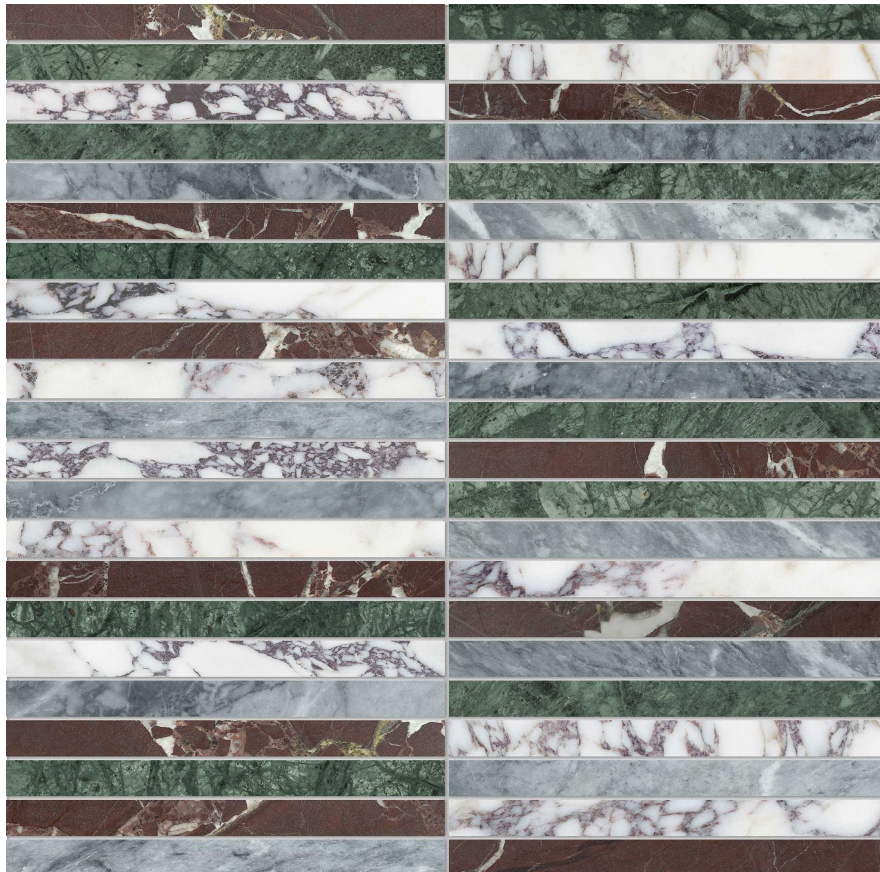

PRODUCT

UTOPIO .5X6 STACKED TROPIC MOSAIC

Stone | 11.65"x11.8" | Natural Stone

TECHNICAL DATA

CODE: AS5001-04320

NAME: Utopio .5x6 Stacked Tropic Mosaic

SERIES: Utopio

SIZE: 11.65"x11.8"

FINISH: Polished & Honed

FAMILY: Stone

MOSAIC CHIP SIZE: 0.5"x6"

SUITABLE FOR: Indoor|Shower

TPOLOGY: Natural Stone

TYPE OF PIECE: Mosaic

USE: Floor and Wall

NOTES: Mosaic sheet sizes are nominal and may vary slightly due to standard manufacturing tolerances.