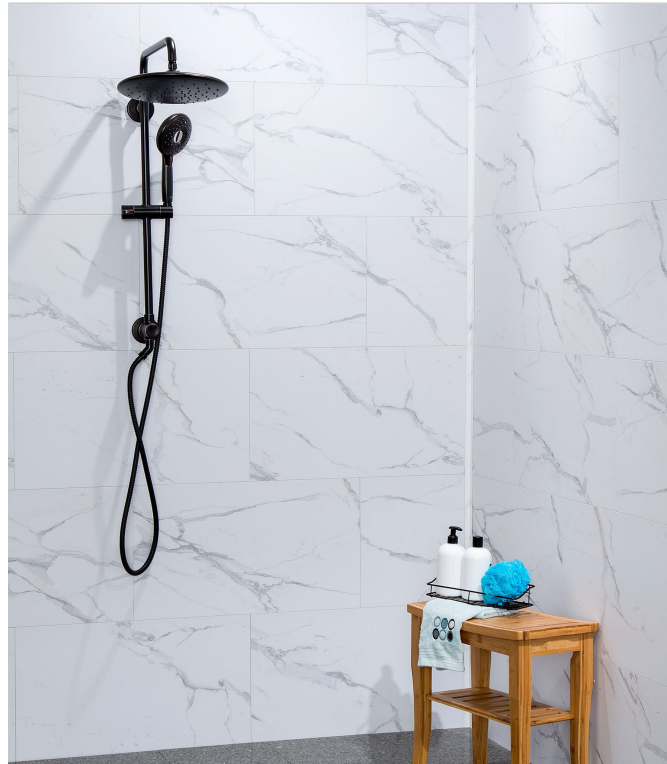

SERIES

CARRARA MARBLE

Stone Look | | SPC

PRODUCTS

Carrara Marble 94" Trim Kit, 2 Inside Corners, 2 J Trims, 2 L Trims
26"x18.63"x3" | SPC

Carrara Marble Shower Bench 26x18.63x3
26"x18.63"x3" | SPC

Carrara Marble Wall Tile 25x15
25"x15" | SPC

Carrara Marble Shower Shelf
14.56x7.12x2
14.5"x12"x2" | SPC

ROOM SCENES

Size	Product type	BOX			PALLET		
		pcs	sqft	lb	boxes	sqft	lb
26"x18.63"x3"							
25"x15"	Field Tile	8	21				
14.5"x12"x2"							

WARNING The information contained in this packing list is for guidance only, the contents of the packing may vary. Please consult our sales representatives for an exact list.