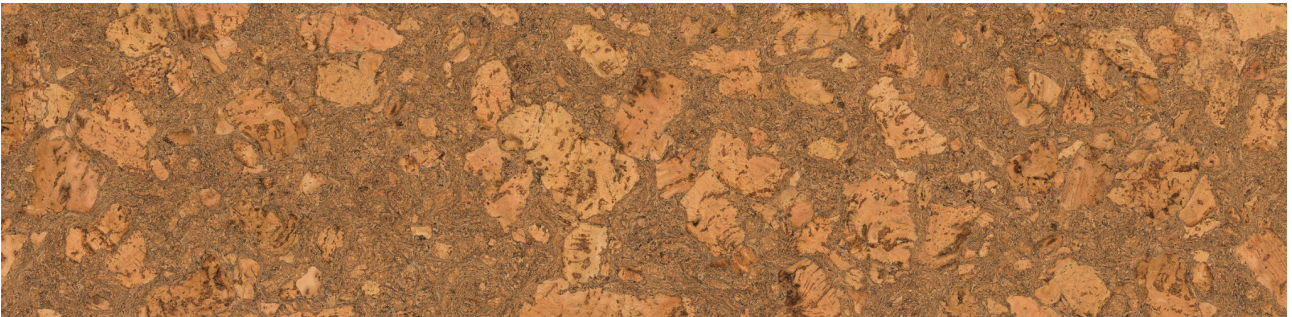

PRODUCT
CORK CLICK CAPRI

Waterproof Flooring | 12"x48,6" | HDF

DETAILS

ROOM SCENES

TECHNICAL DATA

CODE: LCCORK202009

NAME: Cork Click Capri

SERIES: True Earth Cork Click

SIZE: 12"x48,6"

FINISH: Matt

LOOK: Wood Look

CLICK SYSTEM: UNICLIC system

COMMERCIAL WARRANTY: Class 33

CORE BOARD THICKNESS: 7 mm

FAMILY: Waterproof Flooring

PAD THICKNESS: 1 mm

PAD TYPE: Cork Underlayment

RESIDENTIAL WARRANTY: Class 23

STYLE: Contemporary

SUITABLE FOR: Indoor

SURFACE TEXTURE: Cork

TYPOLOGY: HDF

TYPE OF PIECE: Field Tile

TOTAL THICKNESS: 10 mm