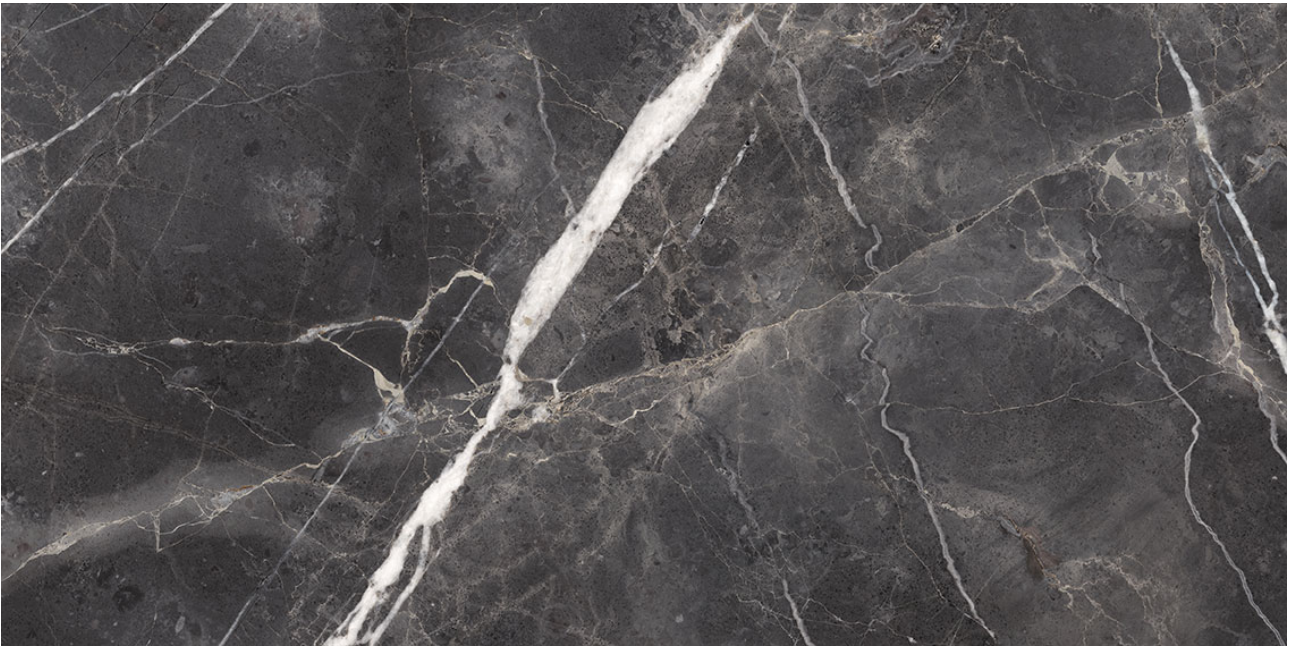

PRODUCT
ROYAL STONWORKS 24X48 TUSCAN FORGE VEIN
POLISHED

Tile | 24"x48" | Porcelain

TECHNICAL DATA

CODE: QUSW-TF-6P

NAME: Royal Stoneworks 24X48 Tuscan Forge Vein Polished

SERIES: Royal Stoneworks

SIZE: 24"x48"

FINISH: Polished

LOOK: Stone Look

EDGE: Rectified

FAMILY: Tile

FROST RESISTANCE: Yes

SHADE VARIATION: V3

STYLE: Contemporary

SUITABLE FOR: Indoor|Shower