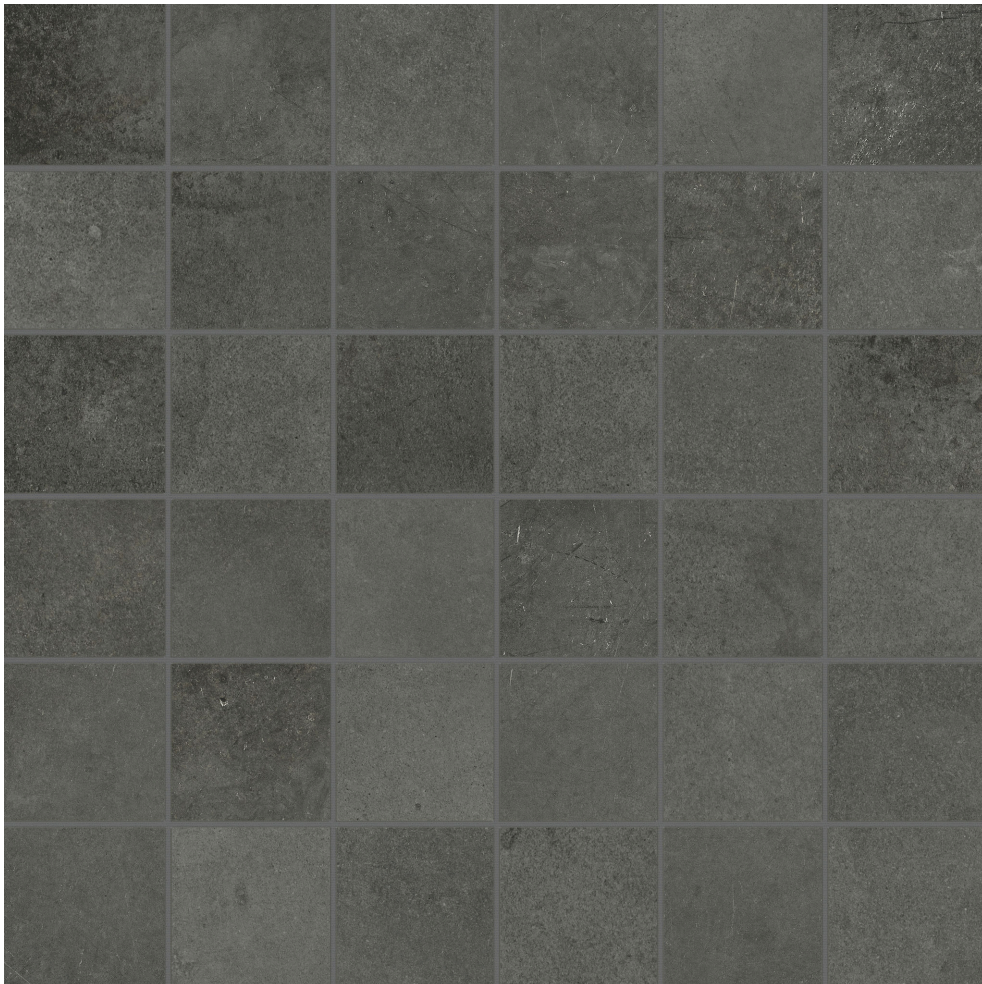

PRODUCT
CERAFORGE 2X2 OXIDE

Tile | 2"x2" | Color Body Porcelain

TECHNICAL DATA

CODE: AC4501-00622

NAME: Ceraforge 2x2 Oxide

SERIES: Ceraforge

SIZE: 2"x2"

FINISH: Matte

SUITABLE FOR: Indoor| Outdoor

TPOLOGY: Color Body Porcelain

THICKNESS (APH): 9mm

TYPE OF PIECE: Mosaic

USE: Floor and Wall

NOTES: This product is special order and cannot be cancelled, returned, or refunded.