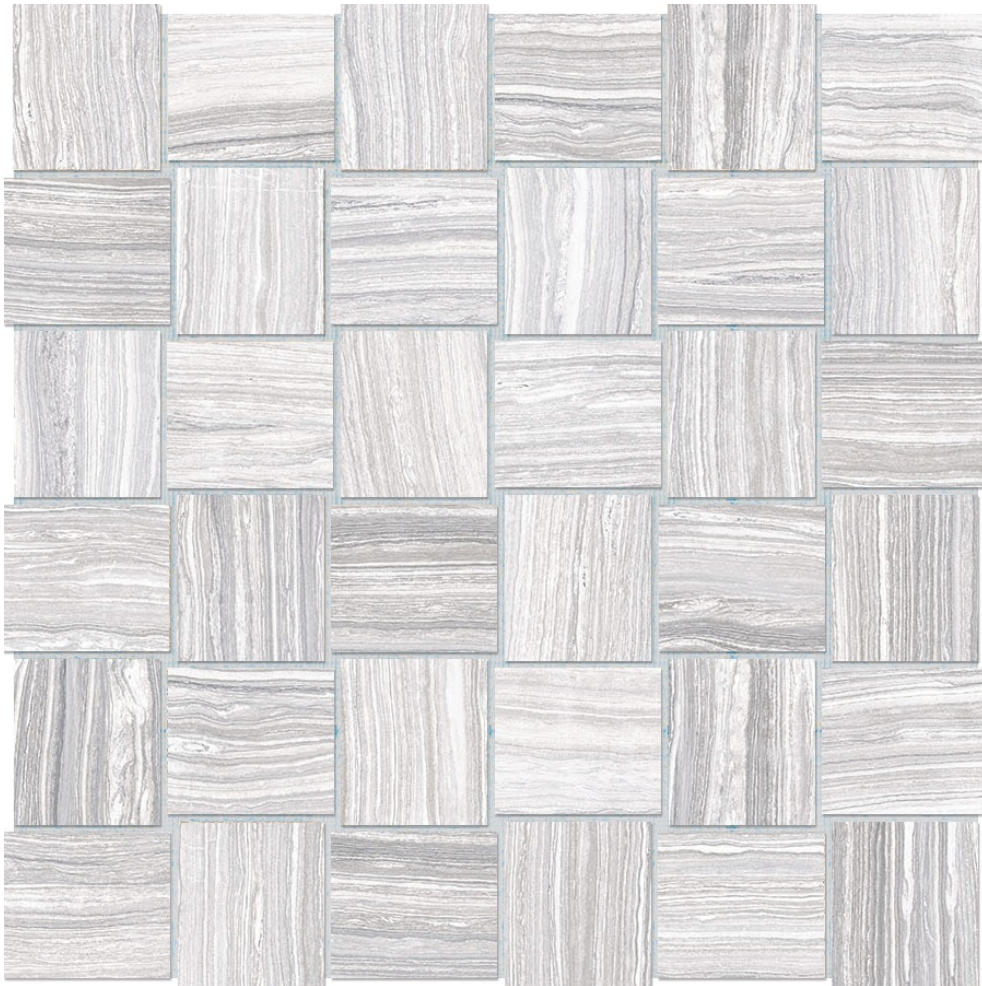

PRODUCT
2X2 ICE BASKETWEAVE

Tile | 12"x12" | Glazed Porcelain

TECHNICAL DATA

CODE: AC4501-00840

NAME: 2x2 Ice Basketweave

SERIES: Eramosa

SIZE: 12"x12"

FINISH: Matt

LOOK: Marble Look

FAMILY: Tile

FROST RESISTANCE: Yes

MOSAIC CHIP SIZE: Mesh-Mounted

PEI: 4

STYLE: Contemporary

SUITABLE FOR: Indoor

TPOLOGY: Glazed Porcelain