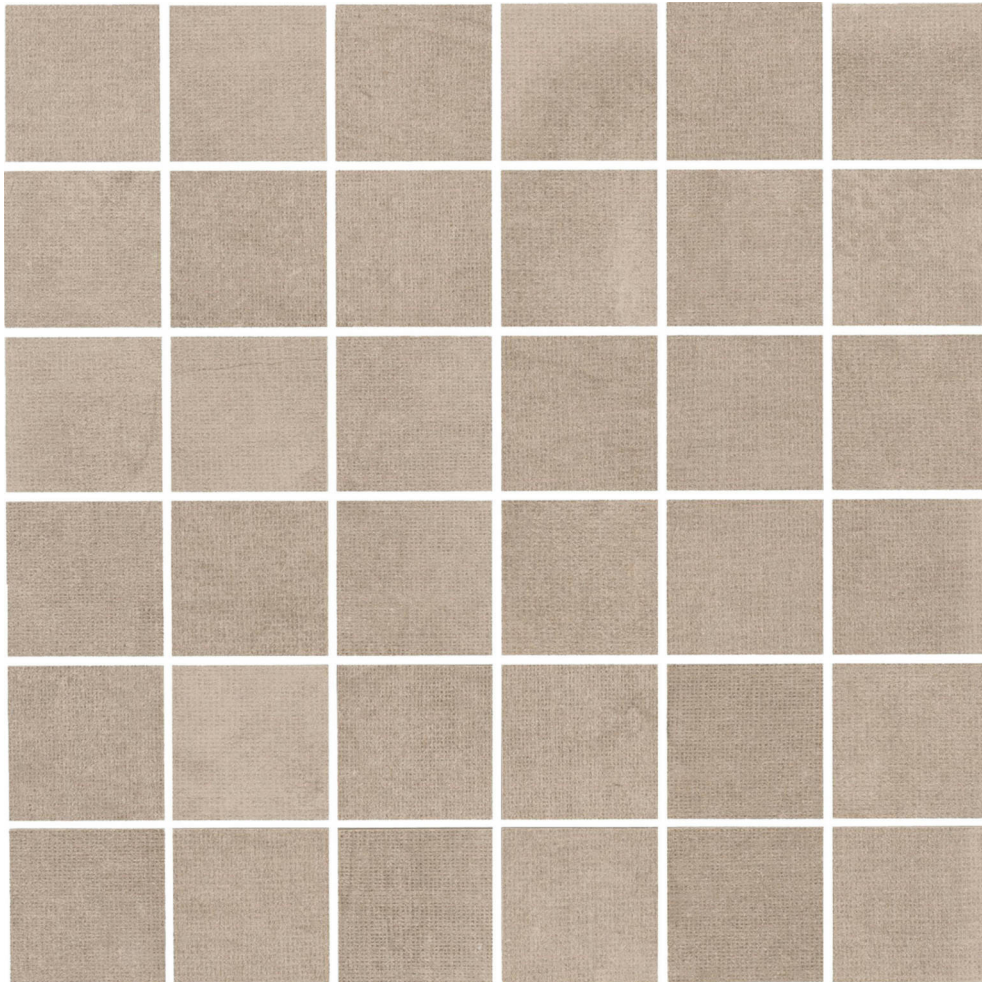

PRODUCT
LEXINGTON GREIGE 2X2 MOSAIC

Tile | 12"x12" | Porcelain

GRAPHIC VARIETY

TECHNICAL DATA

CODE: QUUR-LE-M1
NAME: Lexington Greige 2X2 Mosaic
SERIES: Urban
SIZE: 12"x12"
FINISH: Matt
LOOK: Concrete
FAMILY: Tile
FROST RESISTANCE: Yes
MOSAIC CHIP SIZE: 2"x2"
STYLE: Contemporary
SUITABLE FOR: Backsplash, Indoor
TYPOLOGY: Porcelain
TYPE OF PIECE: Mosaic
USE: Floor and Wall