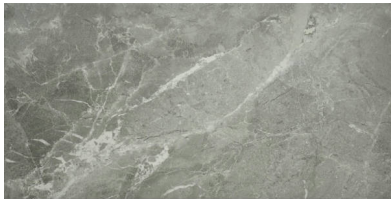

---

**PRODUCT**  
**12X24 CARBON**

---

Tile | 12"x24" | Glazed Porcelain

GRAPHIC VARIETY

ROOM SCENES

**TECHNICAL DATA**

CODE: AC65-017  
NAME: 12X24 Carbon  
SERIES: Regency  
SIZE: 12"x24"  
FINISH: Matt  
LOOK: Marble Look  
FAMILY: Tile  
FROST RESISTANCE: Yes  
PEI: 4  
STYLE: Classic  
SUITABLE FOR: Indoor|Shower  
TYPOLOGY: Glazed Porcelain  
TYPE OF PIECE: Field Tile  
USE: Floor and Wall