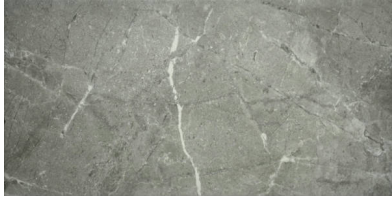

---

**PRODUCT**  
**12X24 CARBON**

---

Tile | 12"x24" | Glazed Porcelain

GRAPHIC VARIETY

ROOM SCENES

**TECHNICAL DATA**

CODE: AC65-017  
NAME: 12X24 Carbon  
SERIES: Regency  
SIZE: 12"x24"  
FINISH: Matt  
LOOK: Marble Look  
FAMILY: Tile  
FROST RESISTANCE: Yes  
PEI: 4  
STYLE: Classic  
SUITABLE FOR: Indoor|Shower  
TYPOLOGY: Glazed Porcelain  
TYPE OF PIECE: Field Tile  
USE: Floor and Wall