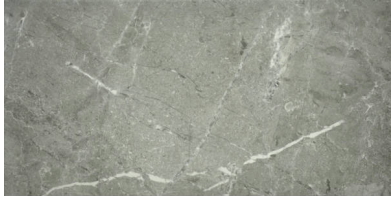

---

**PRODUCT**  
**12X24 CARBON**

---

Tile | 12"x24" | Glazed Porcelain

GRAPHIC VARIETY

ROOM SCENES

**TECHNICAL DATA**

CODE: AC65-017  
NAME: 12X24 Carbon  
SERIES: Regency  
SIZE: 12"x24"  
FINISH: Matt  
LOOK: Marble Look  
FAMILY: Tile  
FROST RESISTANCE: Yes  
PEI: 4  
STYLE: Classic  
SUITABLE FOR: Indoor|Shower  
TYPOLOGY: Glazed Porcelain  
TYPE OF PIECE: Field Tile  
USE: Floor and Wall