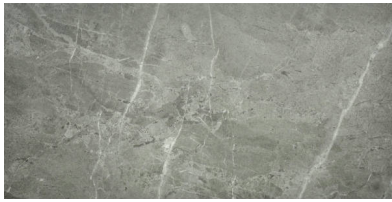

---

**PRODUCT**  
**12X24 CARBON**

---

Tile | 12"x24" | Glazed Porcelain

GRAPHIC VARIETY

ROOM SCENES

**TECHNICAL DATA**

CODE: AC65-017  
NAME: 12X24 Carbon  
SERIES: Regency  
SIZE: 12"x24"  
FINISH: Matt  
LOOK: Marble Look  
FAMILY: Tile  
FROST RESISTANCE: Yes  
PEI: 4  
STYLE: Classic  
SUITABLE FOR: Indoor|Shower  
TYPOLOGY: Glazed Porcelain  
TYPE OF PIECE: Field Tile  
USE: Floor and Wall