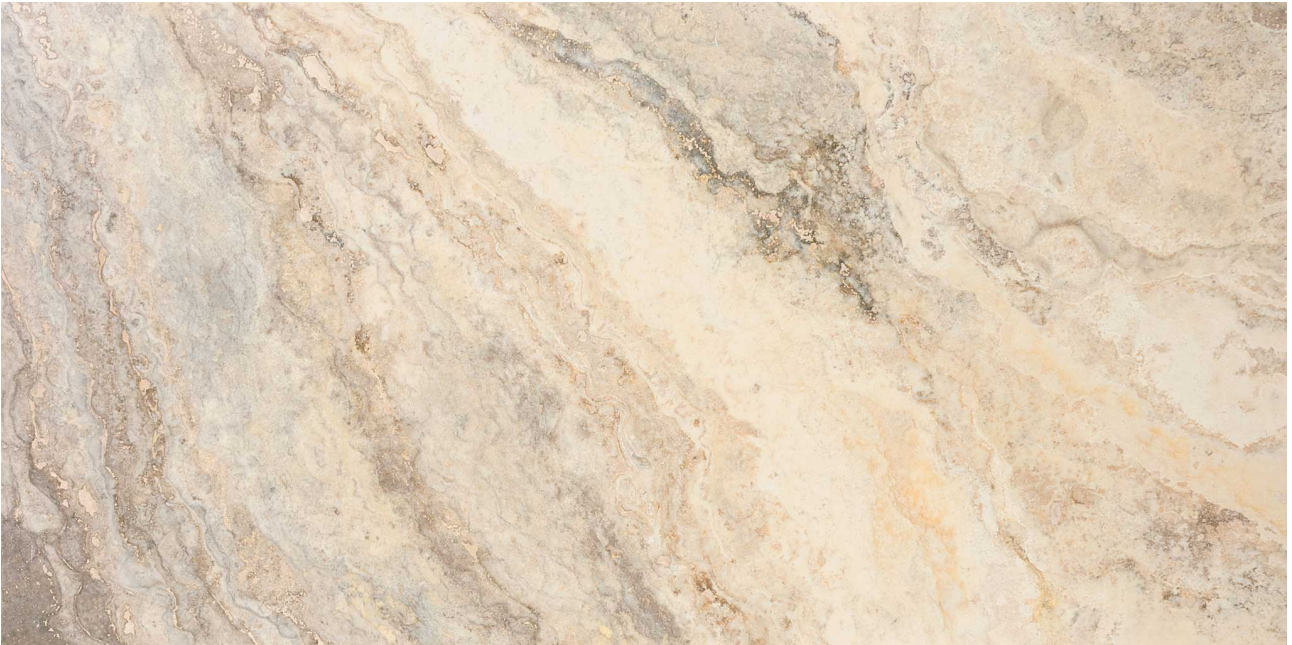

PRODUCT
PICASSO 8X16

Stone | 8"x16" | Travertine

TECHNICAL DATA

CODE: AS5000-01560
NAME: Picasso 8x16
SERIES: Picasso
SIZE: 8"x16"
FINISH: Brushed
EDGE: Chiseled
FAMILY: Stone
SUITABLE FOR: Indoor|Shower
TYPOLOGY: Travertine
TYPE OF PIECE: Field Tile
USE: Floor and Wall