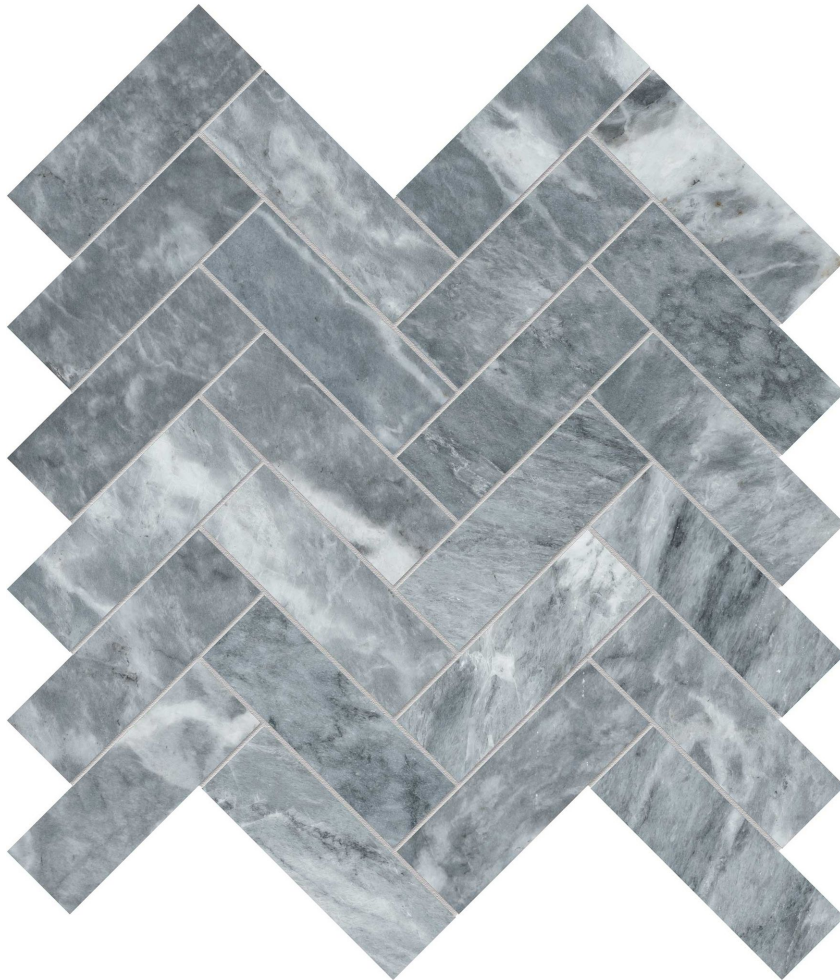

PRODUCT

AQUA INTENSO 1.25X4 HERRINGBONE MOSAIC

Stone | 11.25" x 11.375" | Marble

TECHNICAL DATA

CODE: AS5001-02540

NAME: Aqua Intenso 1.25x4 Herringbone Mosaic

SERIES: Aqua Intenso

SIZE: 11.25"x11.375"

FINISH: Brushed

FAMILY: Stone

MOSAIC CHIP SIZE: 1.25"x4"

SUITABLE FOR: Indoor|Shower

TPOLOGY: Marble

TYPE OF PIECE: Mosaic

USE: Floor and Wall

NOTES: Sheet size shown is approximate. Actual dimensions refer to individual mosaic chips.