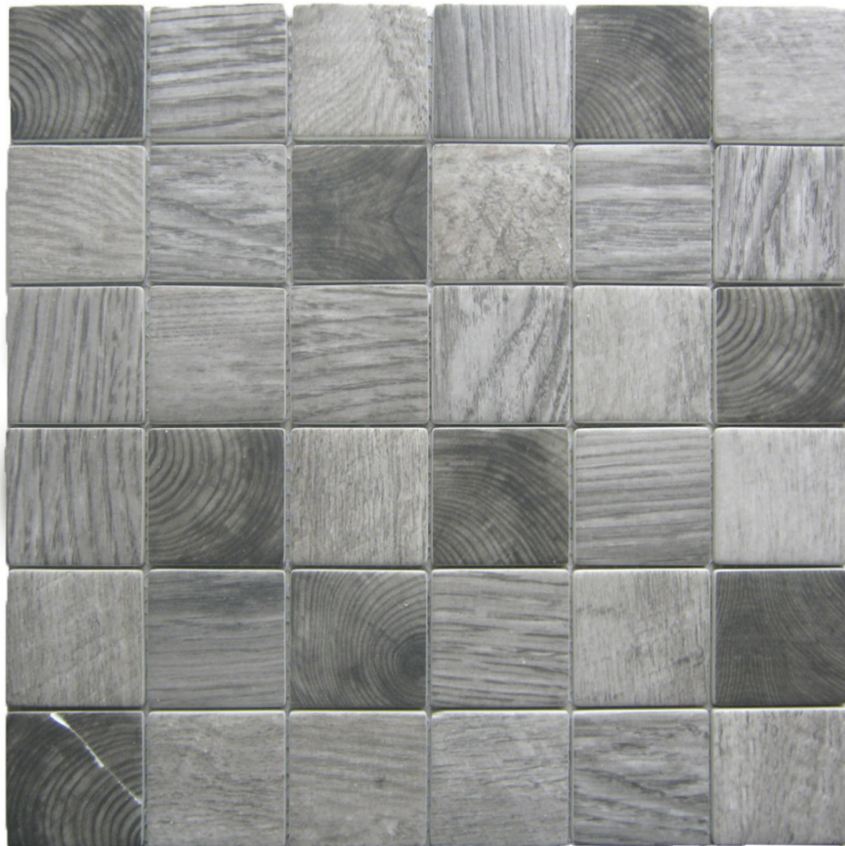

PRODUCT

GREY MIX RECYCLED GLASS MIX 2X2" SQUARE MOSAIC

Mosaic and Decorative Tile | 12"x12" |

TECHNICAL DATA

CODE: RVCHAWV137

NAME: Grey Mix Recycled Glass Mix 2X2" Square Mosaic

SERIES: Chelsea Collection

SIZE: 12"x12"

LOOK: Multi-Look Mosaics

FAMILY: Mosaic and Decorative Tile

MOSAIC CHIP SIZE: 2"x2"

SUITABLE FOR: Backsplash, Indoor, Outdoor, Shower, Pool

TYPE OF PIECE: Mosaic

USE: Floor and Wall

PACKING

Size	Product type	BOX			PALLET		
		pcs	sqft	lb	boxes	sqft	lb
12"x12"							