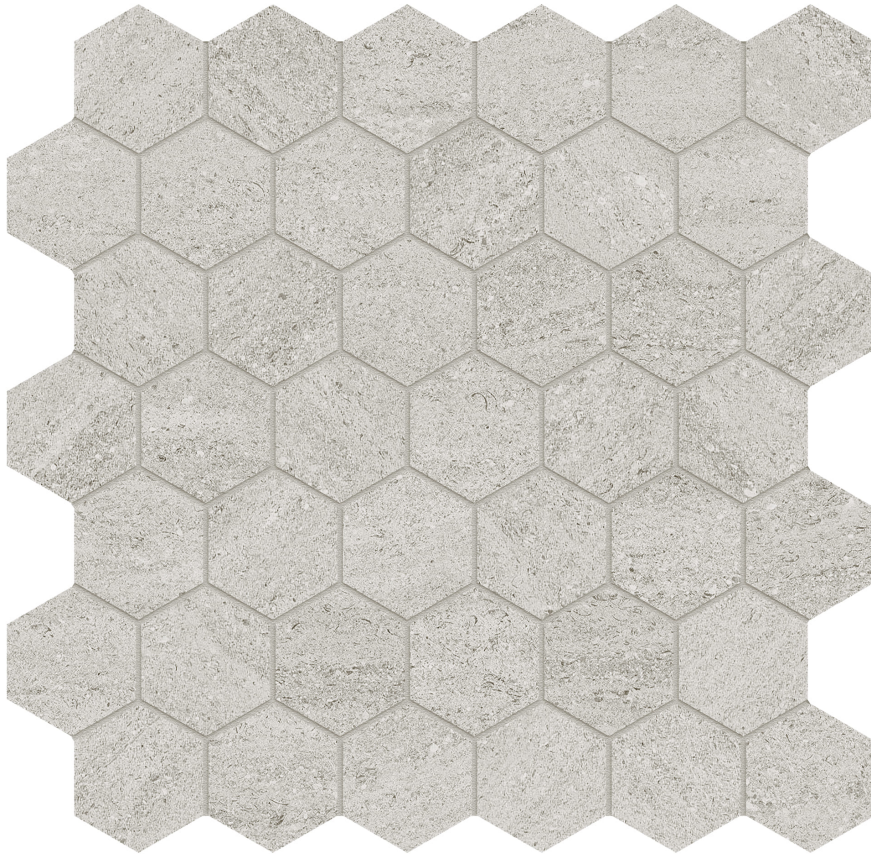

PRODUCT
LITHOFORM 2\ " HEX VEINCUT VISTA

Tile | 12"x12" | Porcelain

TECHNICAL DATA

CODE: AC8510-00370

NAME: Lithoform 2" Hex Veincut Vista

SERIES: Lithoform

SIZE: 12"x12"

FINISH: Organic Matte

LOOK: Stone Look

EDGE: Rectified

FAMILY: Tile

STYLE: Contemporary

SUITABLE FOR: Indoor| Outdoor

TPOLOGY: Porcelain

TYPE OF PIECE: Mosaic

USE: Floor and Wall