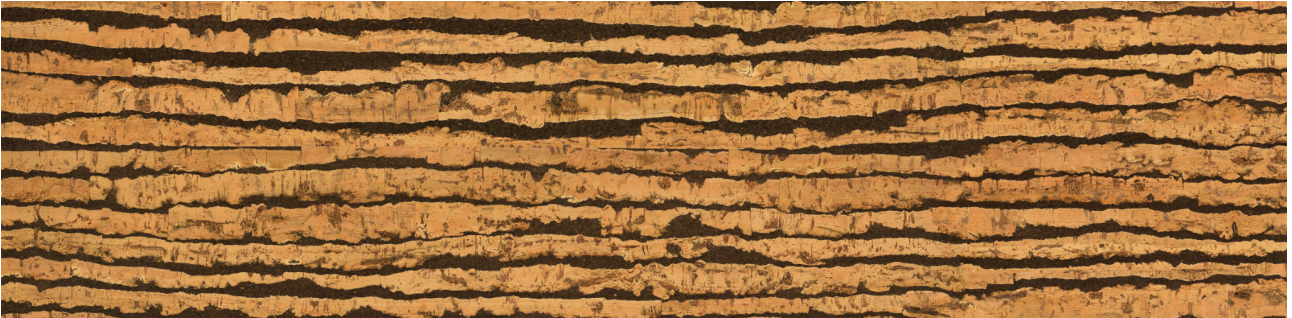

---

**PRODUCT**  
**CORK CLICK LANZAROTE**

---

Waterproof Flooring | 12"x48,6" | HDF

**TECHNICAL DATA**

CODE: LCCORK202011

NAME: Cork Click Lanzarote

SERIES: True Earth Cork Click

SIZE: 12"x48,6"

FINISH: Matt

LOOK: Wood Look

CLICK SYSTEM: UNICLIC system

COMMERCIAL WARRANTY: Class 33

CORE BOARD THICKNESS: 7 mm

FAMILY: Waterproof Flooring

PAD THICKNESS: 1 mm

PAD TYPE: Cork Underlayment

RESIDENTIAL WARRANTY: Class 23

STYLE: Contemporary

SUITABLE FOR: Indoor

SURFACE TEXTURE: Cork

TYPOLOGY: HDF

TYPE OF PIECE: Field Tile

TOTAL THICKNESS: 10 mm