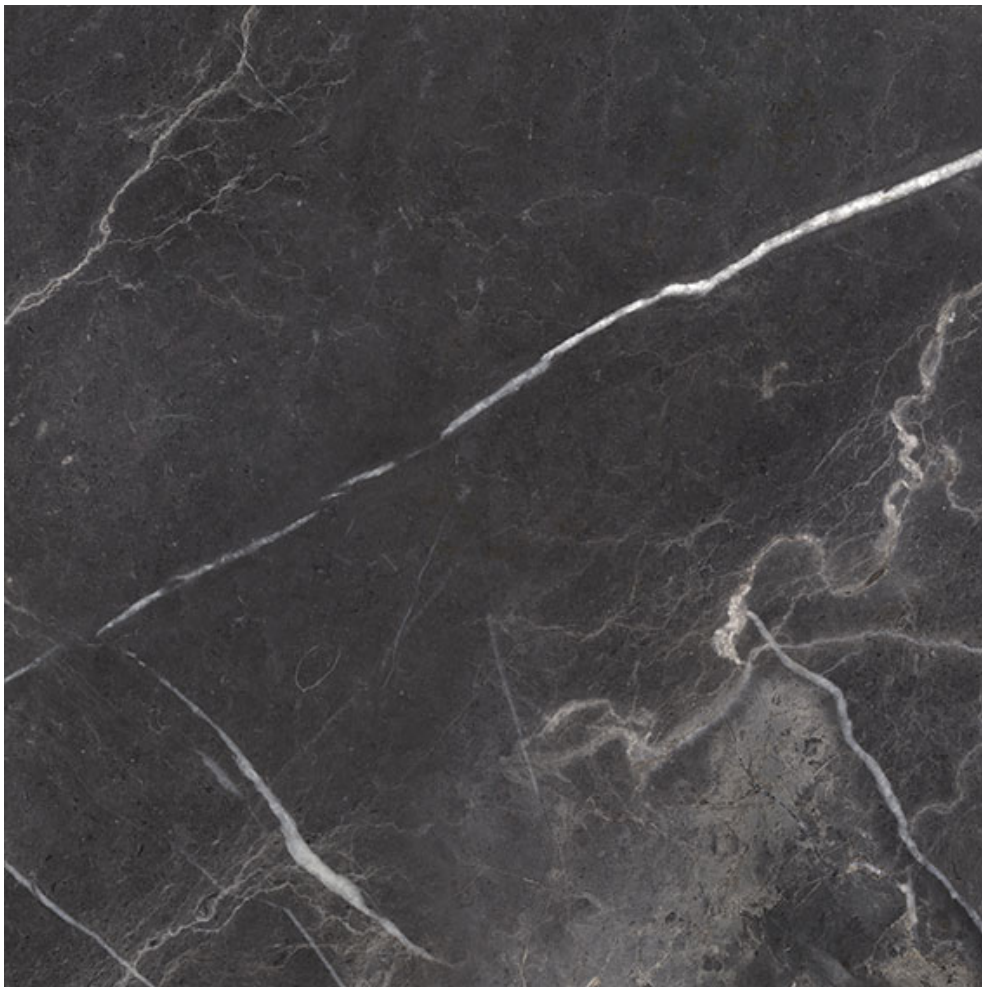

---

**PRODUCT**  
**ROYAL STONWORKS 24X24 TUSCAN FORGE VEIN**  
**POLISHED**

---

Tile | 24"x24" | Porcelain

**TECHNICAL DATA**

CODE: QUSW-TF-4P

NAME: Royal Stoneworks 24X24 Tuscan Forge Vein Polished

SERIES: Royal Stoneworks

SIZE: 24"x24"

FINISH: Polished

LOOK: Stone Look

EDGE: Rectified

FAMILY: Tile

FROST RESISTANCE: Yes

SHADE VARIATION: V3

STYLE: Contemporary

SUITABLE FOR: Indoor|Shower

TPOLOGY: Porcelain

TYPE OF PIECE: Field Tile

USE: Floor and Wall

NOTES: This product is special order and cannot be cancelled, returned, or refunded.

**PACKING**

Size	Product type	BOX			PALLET		
		pcs	sqft	lb	boxes	sqft	lb
24"x24"	Field Tile	3	11.52		42		