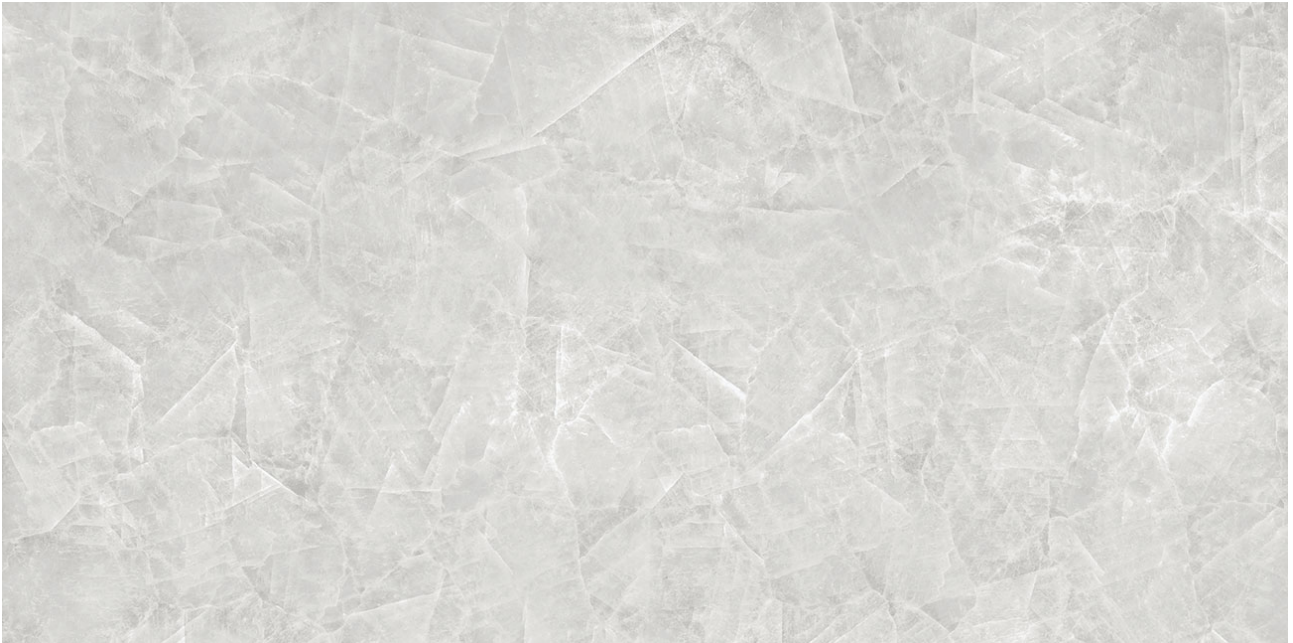

# ROYAL STONEWORKS 63X126 CRYSTAL LUXE POLISHED

---

Tile | 63"x126" | Sintered Slab

**TECHNICAL DATA**

CODE: QUSW-CL-1P

NAME: Royal Stoneworks 63X126 Crystal Luxe Polished

SERIES: Royal Stoneworks

SIZE: 63"x126"

FINISH: Polished

LOOK: Stone Look

EDGE: Rectified

FAMILY: Tile

FROST RESISTANCE: Yes

SHADE VARIATION: V2

STYLE: Contemporary

SUITABLE FOR: Indoor|Shower