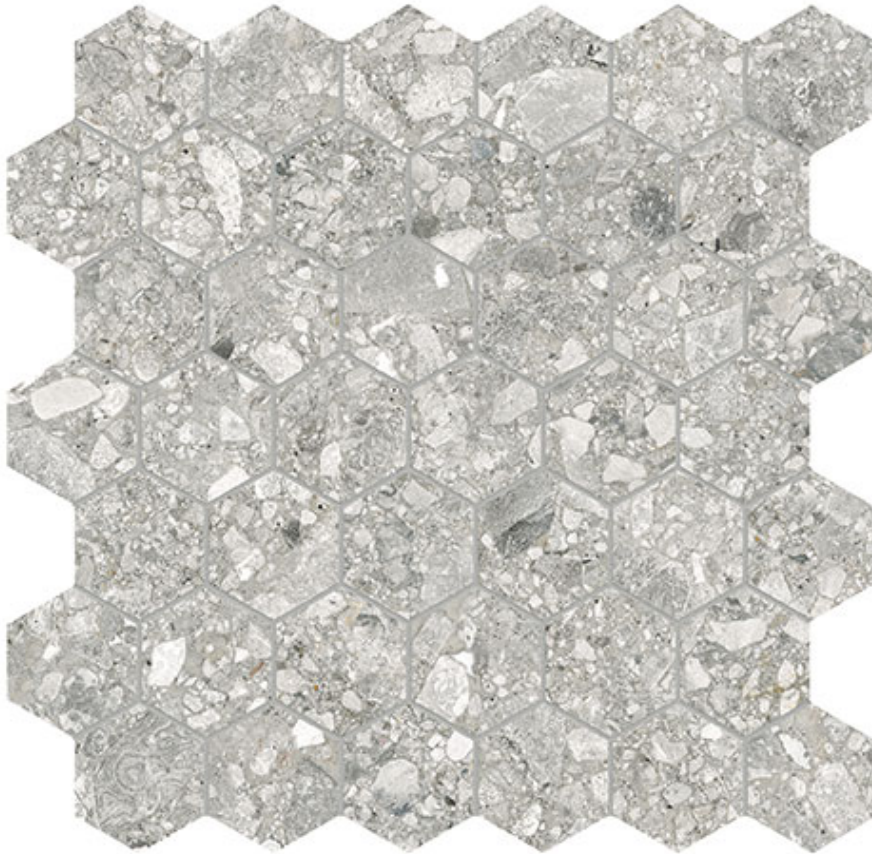

PRODUCT

ROYAL STONWORKS 2\" REGAL FOSSIL VEIN HEX

Tile | 12"x12" | Porcelain

TECHNICAL DATA

CODE: QUSW-RF-HX

NAME: Royal Stoneworks 2" Regal Fossil Vein Hex

SERIES: Royal Stoneworks

SIZE: 12"x12"

FINISH: Matt

LOOK: Stone Look

FAMILY: Tile

MOSAIC CHIP SIZE: 2"x2"

SHADE VARIATION: V3

STYLE: Contemporary

SUITABLE FOR: Indoor|Shower

TYPOLOGY: Porcelain

TYPE OF PIECE: Mosaic

USE: Floor and Wall

NOTES: This product is special order and cannot be cancelled, returned, or refunded.

PACKING

Size	Product type	BOX			PALLET		
		pcs	sqft	lb	boxes	sqft	lb
12"x12"	Mosaic	10	9.69		45		