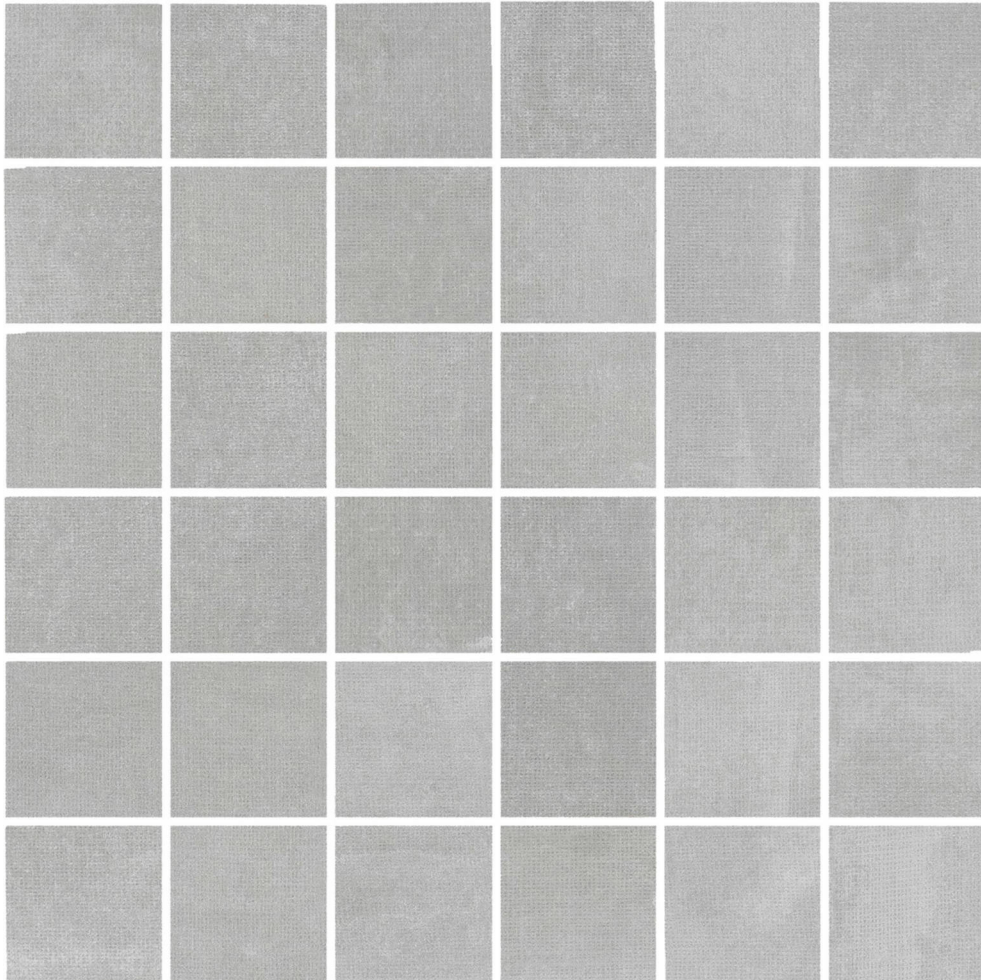

PRODUCT
BROADWAY SILVER 2X2 MOSAIC

Tile | 12"x12" | Porcelain

GRAPHIC VARIETY

TECHNICAL DATA

CODE: QUUR-BR-M1
NAME: Broadway Silver 2X2 Mosaic
SERIES: Urban
SIZE: 12"x12"
FINISH: Matt
LOOK: Concrete
FAMILY: Tile
FROST RESISTANCE: Yes
MOSAIC CHIP SIZE: 2"x2"
STYLE: Contemporary
SUITABLE FOR: Backsplash, Indoor
TYPOLOGY: Porcelain
TYPE OF PIECE: Mosaic
USE: Floor and Wall