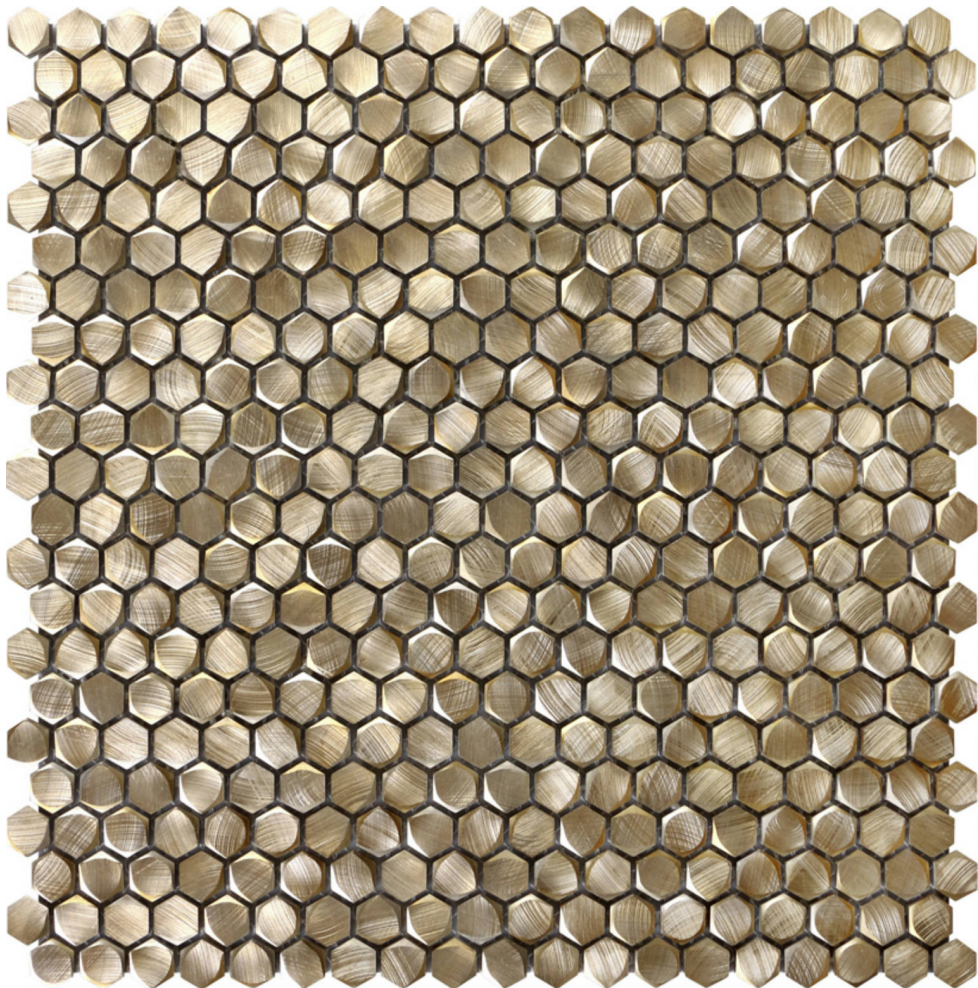

PRODUCT

MEDIUM HEXAGON GOLD ALUMINUM MOSAIC

Mosaic and Decorative Tile | 12"x12" | Metal

TECHNICAL DATA

CODE: RVCHAWM110
NAME: Medium Hexagon Gold Aluminum Mosaic
SERIES: Chelsea Collection
SIZE: 12"x12"
LOOK: Multi-Look Mosaics
FAMILY: Mosaic and Decorative Tile
SUITABLE FOR: Backsplash, Indoor
TYPOLOGY: Metal
TYPE OF PIECE: Mosaic
USE: Wall only