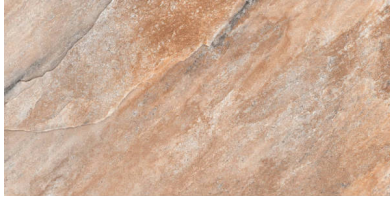

---

**PRODUCT**  
**ANNAPURNA BEIGE 12X24**

---

Tile | 12"x24" | Porcelain

GRAPHIC VARIETY

**ROOM SCENES**

**TECHNICAL DATA**

CODE: QUNS-AN-1  
NAME: Annapurna Beige 12X24  
SERIES: Nepal Slate  
SIZE: 12"x24"  
FINISH: Matt  
LOOK: Stone Look  
FAMILY: Tile  
FROST RESISTANCE: Yes  
PEI: 4  
STYLE: Contemporary  
SUITABLE FOR: Indoor, Shower  
TYPOLOGY: Porcelain  
TYPE OF PIECE: Field Tile  
USE: Floor and Wall