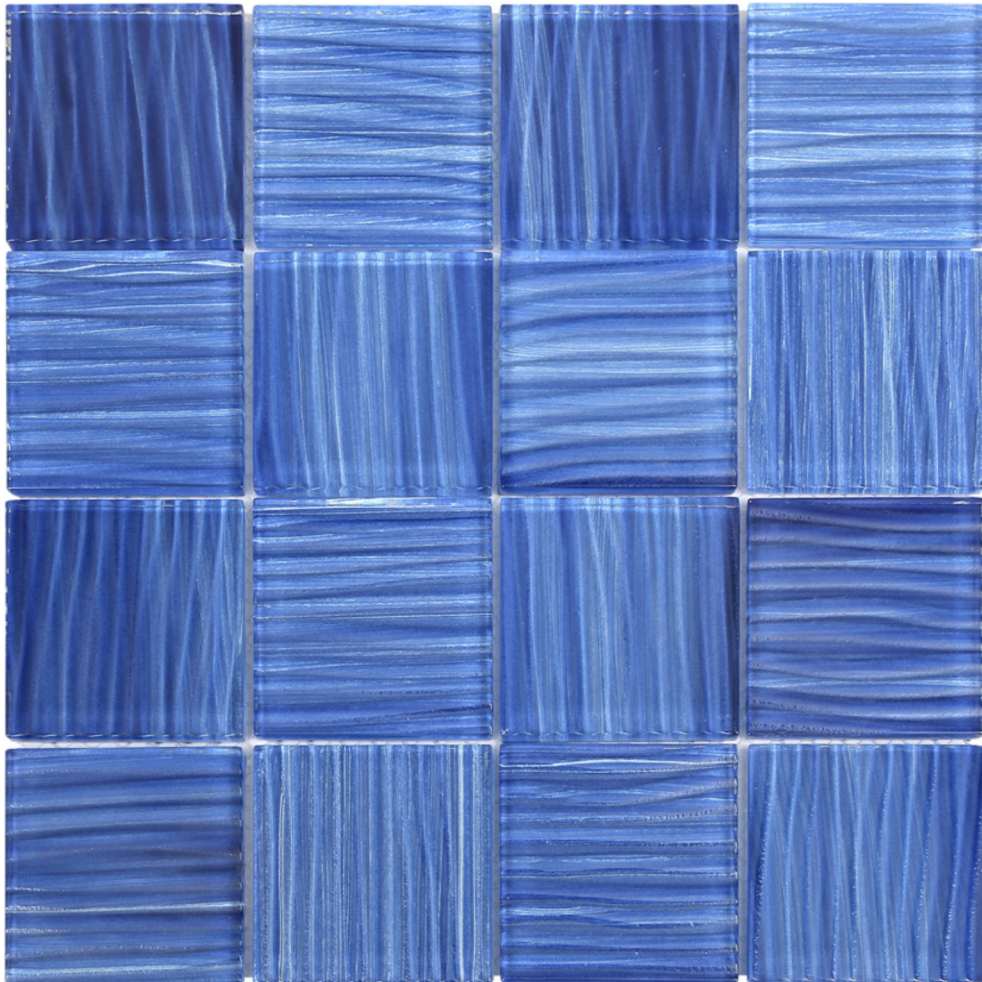

### 3"X3" GLASS POOL STRIPED COBALT BLUE MOSAIC

---

Mosaic and Decorative Tile | 12"x12" | Glass

**TECHNICAL DATA**

CODE: RVCHAWV150

NAME: 3"X3" Glass Pool Striped Cobalt Blue Mosaic

SERIES: Chelsea Collection

SIZE: 12"x12"

LOOK: Multi-Look Mosaics

FAMILY: Mosaic and Decorative Tile

MOSAIC CHIP SIZE: 3"x3"

SUITABLE FOR: Backsplash,Indoor,Outdoor,Shower,Pool

TPOLOGY: Glass

TYPE OF PIECE: Mosaic

USE: Wall only