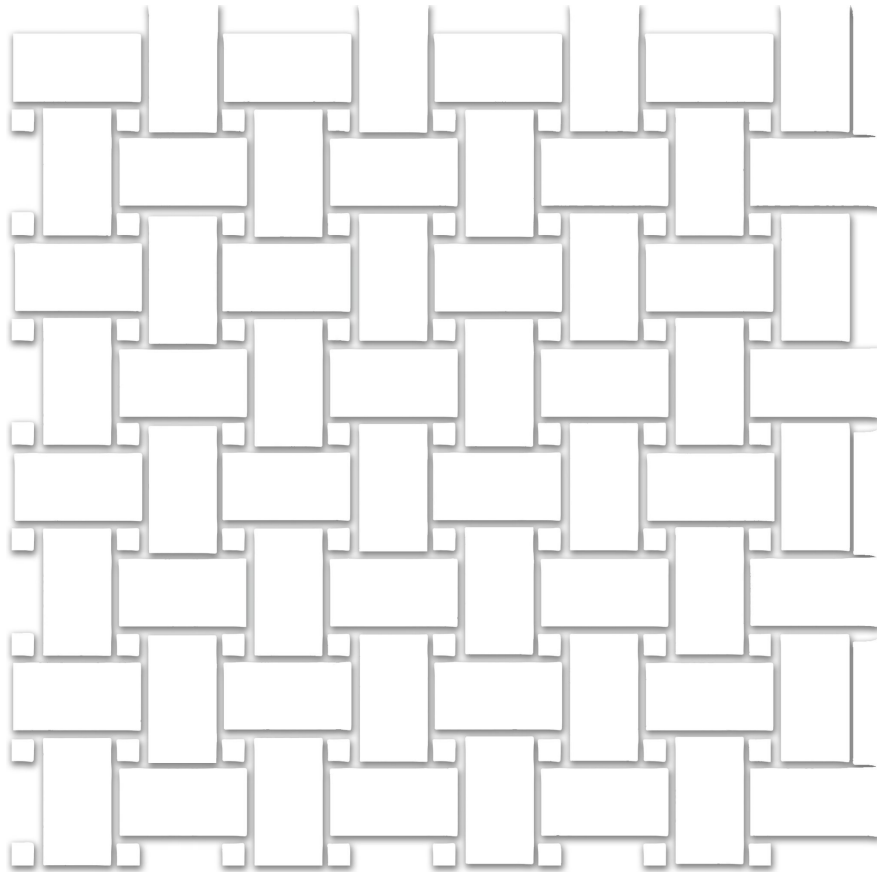

PRODUCT

**TREASURE ULTIMATE DOLOMITE POLISHED
BASKETWEAVE MOSAIC**

Tile | 12"x12" | Porcelain

TECHNICAL DATA

CODE: QUTS-UL-M3
NAME: Treasure Ultimate Dolomite Polished Basketweave Mosaic
SERIES: Treasure
SIZE: 12"x12"
FINISH: Polished
LOOK: Marble Look
FAMILY: Tile
MOSAIC CHIP SIZE: Mesh-Mounted
SHADE VARIATION: V2
STYLE: Contemporary
SUITABLE FOR: Indoor|Shower|Backsplash
TYPOLOGY: Porcelain
TYPE OF PIECE: Mosaic
USE: Floor and Wall