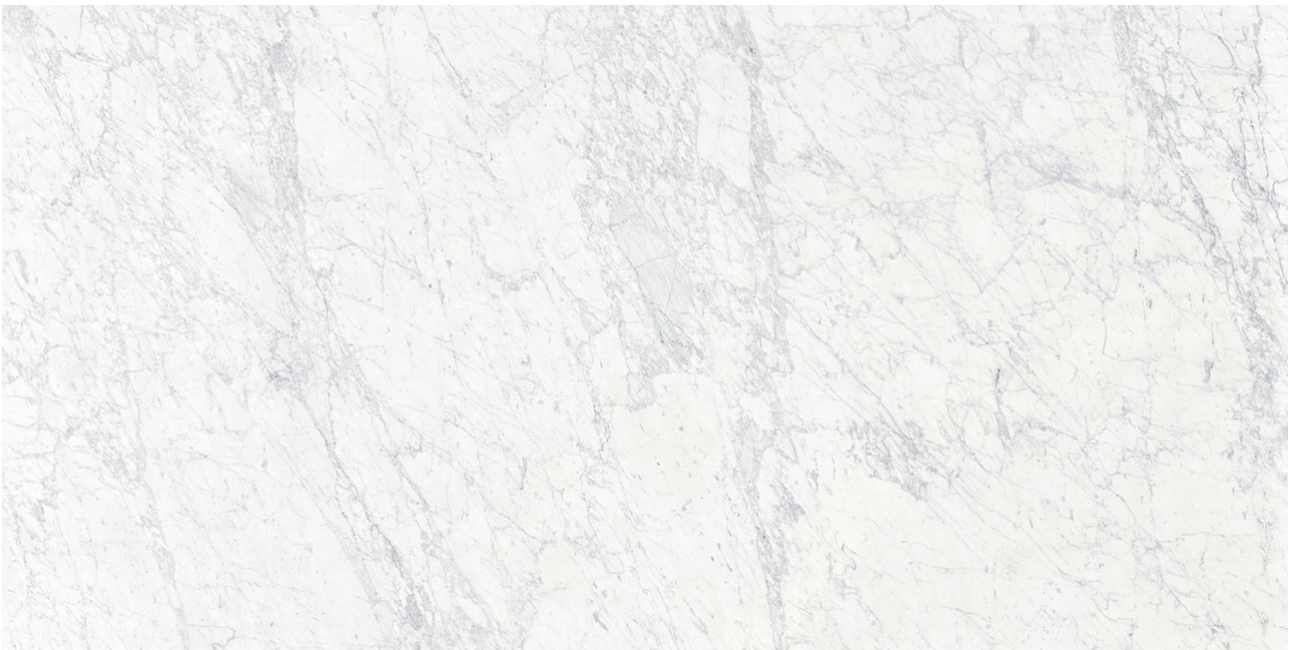

PRODUCT
ROYAL STONEWORKS 63X126 OLD WORLD BIANCO
POLISHED

Tile | 63"x126" | Sintered Slab

TECHNICAL DATA

CODE: QUSW-OW-1P

NAME: Royal Stoneworks 63X126 Old World Bianco Polished

SERIES: Royal Stoneworks

SIZE: 63"x126"

FINISH: Polished

LOOK: Stone Look

EDGE: Rectified

FAMILY: Tile

FROST RESISTANCE: Yes

SHADE VARIATION: V3

STYLE: Contemporary

SUITABLE FOR: Indoor|Shower