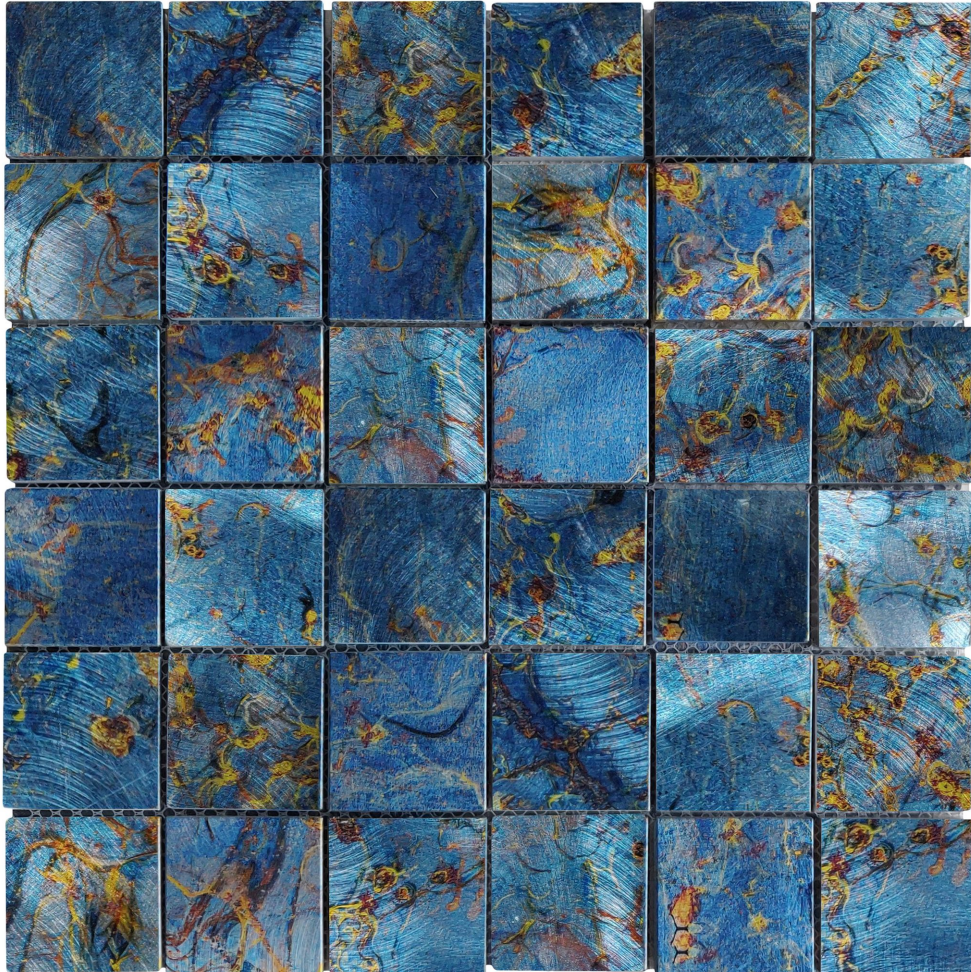

PRODUCT
BLUE ALUMINUM 2\"X2\" MIX MOSAIC

Mosaic and Decorative Tile | 12"x12" | Aluminium

ROOM SCENES

TECHNICAL DATA

CODE: RVCHAWM059
NAME: Blue Aluminum 2"x2" Mix Mosaic
SERIES: Chelsea Collection
SIZE: 12"x12"
LOOK: Multi-Look Mosaics
FAMILY: Mosaic and Decorative Tile
MOSAIC CHIP SIZE: 2"x2"
SUITABLE FOR: Backsplash,Indoor,Shower,Pool
TYPOLOGY: Aluminium
TYPE OF PIECE: Mosaic
USE: Wall only