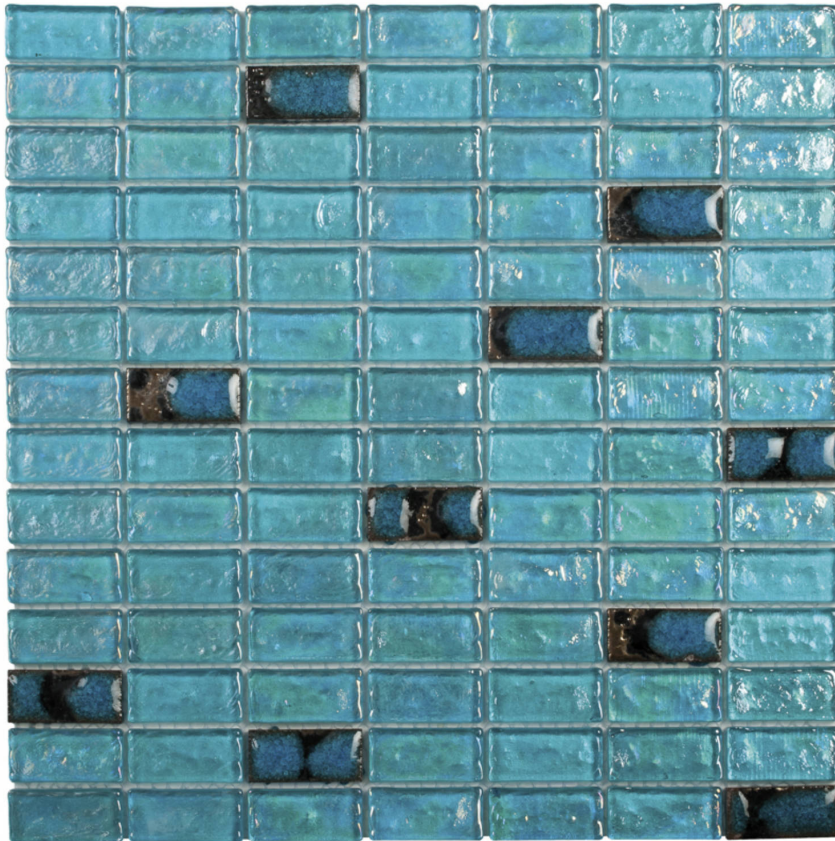

PRODUCT
TURQUOISE GLASS AND CERAMIC BRICK 3/4

Mosaic and Decorative Tile | 12"x12" | Mixed Materials

TECHNICAL DATA

CODE: RVCHAWV040
NAME: Turquoise Glass And Ceramic Brick 3/4
SERIES: Chelsea Collection
SIZE: 12"x12"
LOOK: Multi-Look Mosaics
FAMILY: Mosaic and Decorative Tile
SUITABLE FOR: Backsplash|Indoor
TYPOLOGY: Mixed Materials
TYPE OF PIECE: Mosaic
USE: Wall only