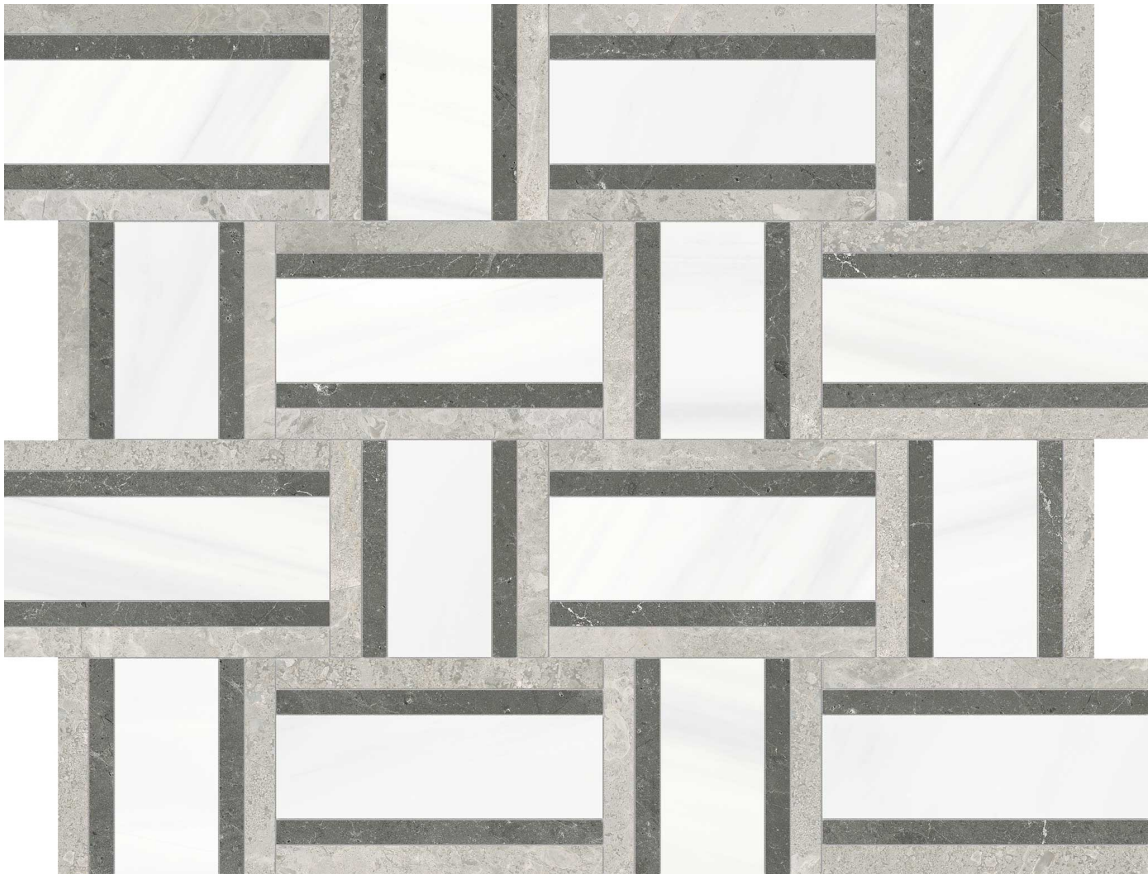

PRODUCT
UTOPIO CESTO MIST MOSAIC

Stone | 11.8"x14.75" | Natural Stone

TECHNICAL DATA

CODE: AS5001-04230

NAME: Utopio Cesto Mist Mosaic

SERIES: Utopio

SIZE: 11.8"x14.75"

FINISH: Polished & Honed

FAMILY: Stone

SUITABLE FOR: Indoor|Shower

TPOLOGY: Natural Stone

TYPE OF PIECE: Mosaic

USE: Floor and Wall

NOTES: Mosaic sheet sizes are nominal and may vary slightly due to standard manufacturing tolerances.