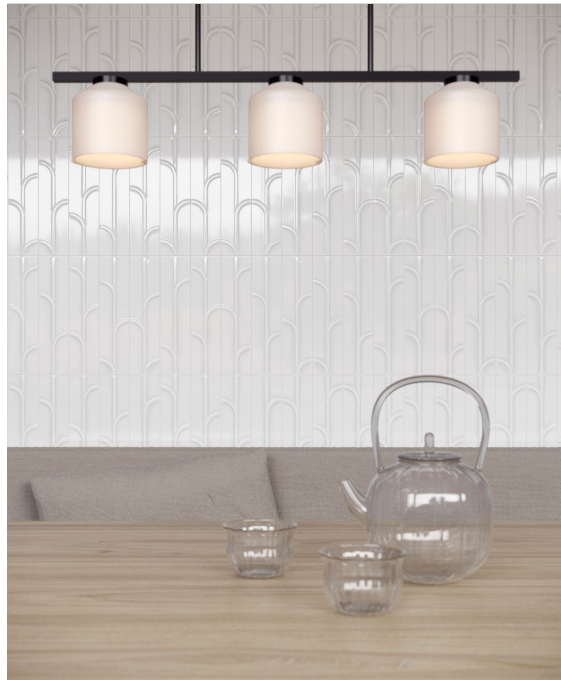

ROOM SCENES