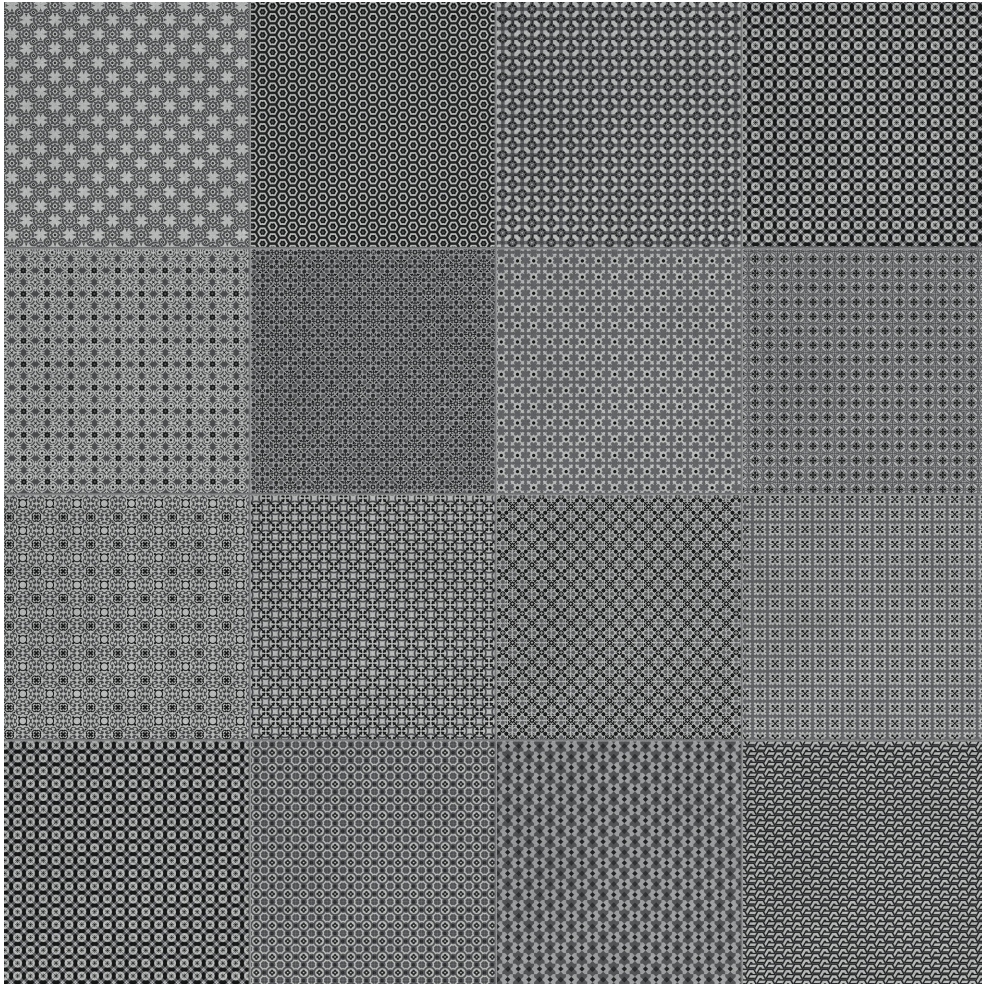

PRODUCT
TAPESTRI 8X8 SILK BLEND

Tile | 8"x8" | Pressed Glazed Porcelain

TECHNICAL DATA

CODE: AC4500-09790

NAME: Tapestri 8x8 Silk Blend

SERIES: Tapestri

SIZE: 8"x8"

FINISH: Matte

LOOK: Multi-Look Mosaics

BREAKING STRENGTH (APH): $\geq 310 \geq 1300$

CHEMICAL RESISTANCE (APH): CLASS A

DCOF (APH): ≥ 0.55

FAMILY: Tile

FROST RESISTANCE: Yes

PEI: 4

SHADE VARIATION: V2-V4

SUITABLE FOR: Indoor| Outdoor

TPOLOGY: Pressed Glazed Porcelain

THICKNESS (APH): 9mm

TYPE OF PIECE: Field Tile

USE: Floor and Wall

NOTES: This product is special order and cannot be cancelled, returned, or refunded.