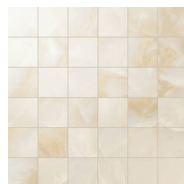

Magical Dark Grey Polished 12x24
12"x24" | Porcelain

Charmed Beige Matte 12x24
12"x24" | Porcelain

Intrigue Ivory Polished 12x24
12"x24" | Porcelain

Intrigue Ivory Matte 12x24
12"x24" | Porcelain

Charmed Beige Polished 12x24
12"x24" | Porcelain

Magical Dark Grey Matte 12x24
12"x24" | Porcelain

Magical Dark Grey Matte 2x2 Mosaic
12"x12" | Porcelain

Charmed Beige Matte 2x2 Mosaic
12"x12" | Porcelain

Rendezvous White Matte 2x2 Mosaic
12"x12" | Porcelain

Intrigue Ivory Matte 2x2 Mosaic
12"x12" | Porcelain

Magical Dark Grey Polished 3x12
3"x12" | Porcelain

Intrigue Ivory Polished 3x12
3"x12" | Porcelain

Charmed Beige Polished 3x12
3"x12" | Porcelain

Rendezvous White Polished 3x12
3"x12" | Porcelain