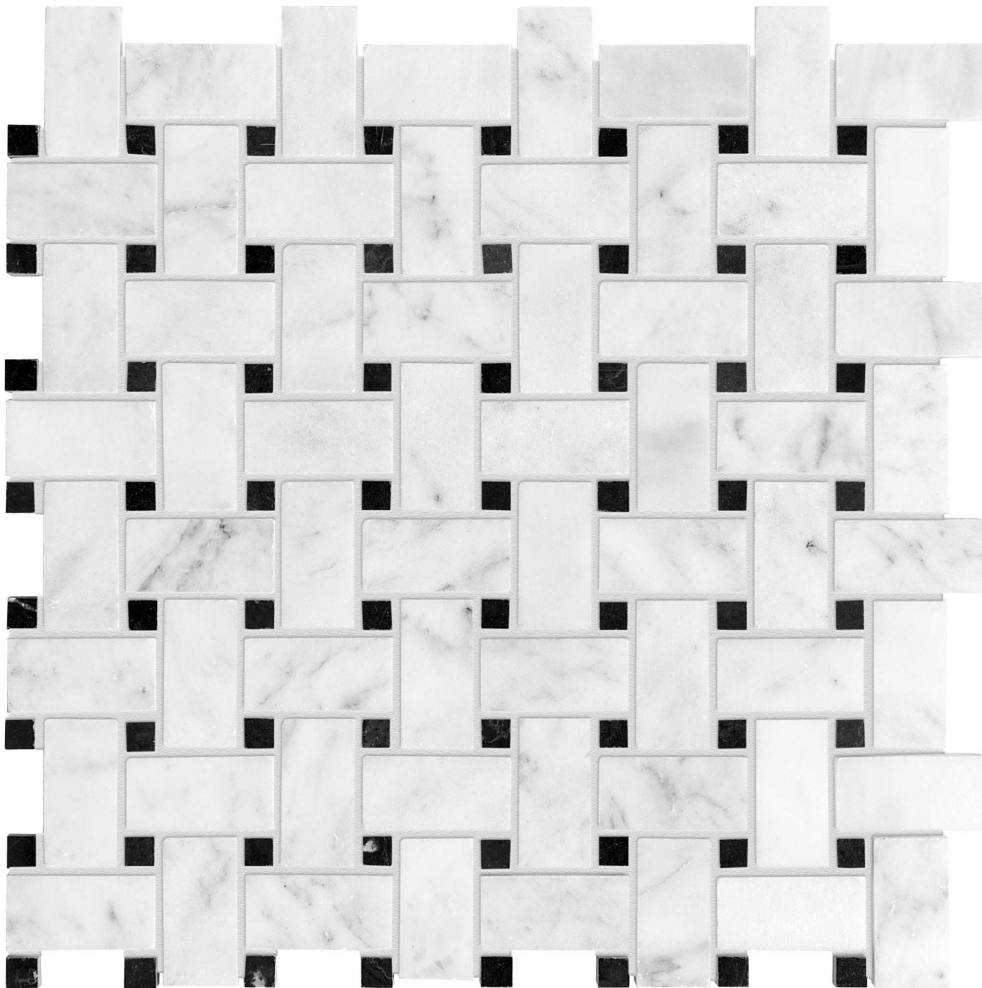

# BIANCO VENATINO BASKETWEAVE POLISHED MOSAIC

---

Stone | 12"x12" | Marble

**TECHNICAL DATA**

CODE: AS5001-00250

NAME: Bianco Venatino Basketweave Polished Mosaic

SERIES: Bianco Venatino

SIZE: 12"x12"

FINISH: Polished

FAMILY: Stone

SUITABLE FOR: Indoor|Shower

TPOLOGY: Marble

TYPE OF PIECE: Mosaic

USE: Floor and Wall

NOTES: Sheet size shown is approximate. Actual dimensions refer to individual mosaic chips.