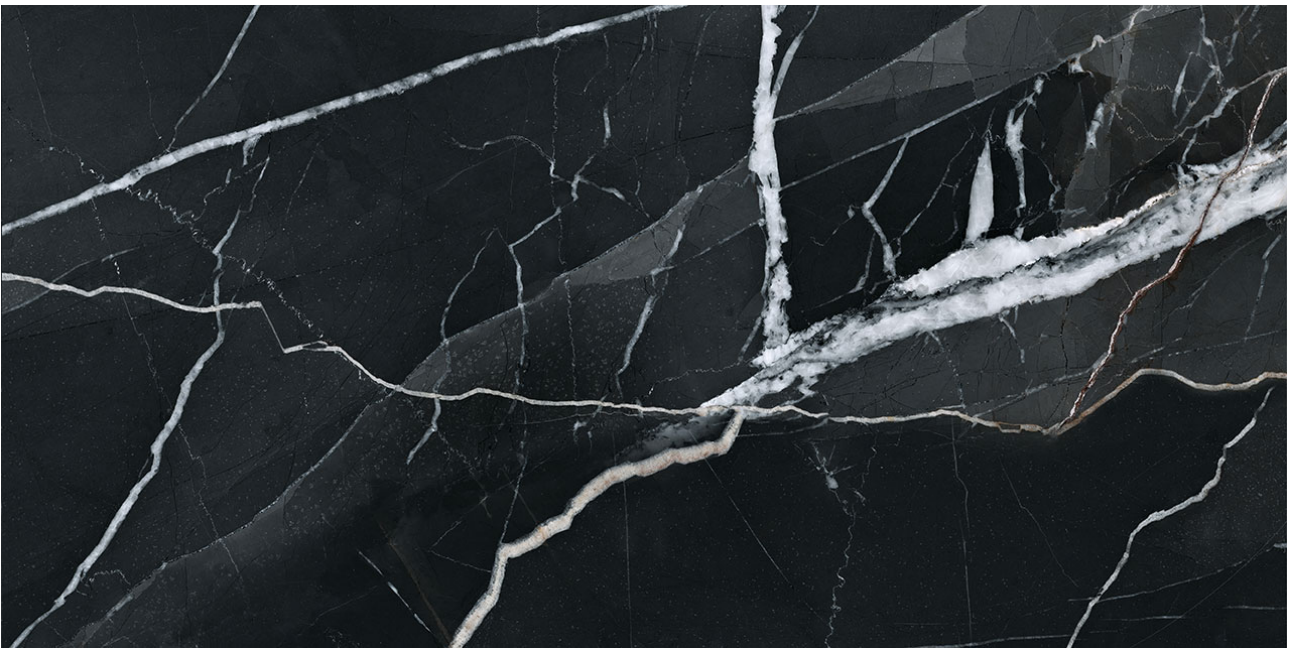

PRODUCT
ROYAL STONEWORKS 12X24 REGAL BLACK VEIN
POLISHED

Tile | 12"x24" | Porcelain

TECHNICAL DATA

CODE: QUSW-RV-5P

NAME: Royal Stoneworks 12X24 Regal Black Vein Polished

SERIES: Royal Stoneworks

SIZE: 12"x24"

FINISH: Polished

LOOK: Stone Look

EDGE: Rectified

FAMILY: Tile

FROST RESISTANCE: Yes

STYLE: Contemporary

SUITABLE FOR: Indoor|Shower

TYPOLOGY: Porcelain