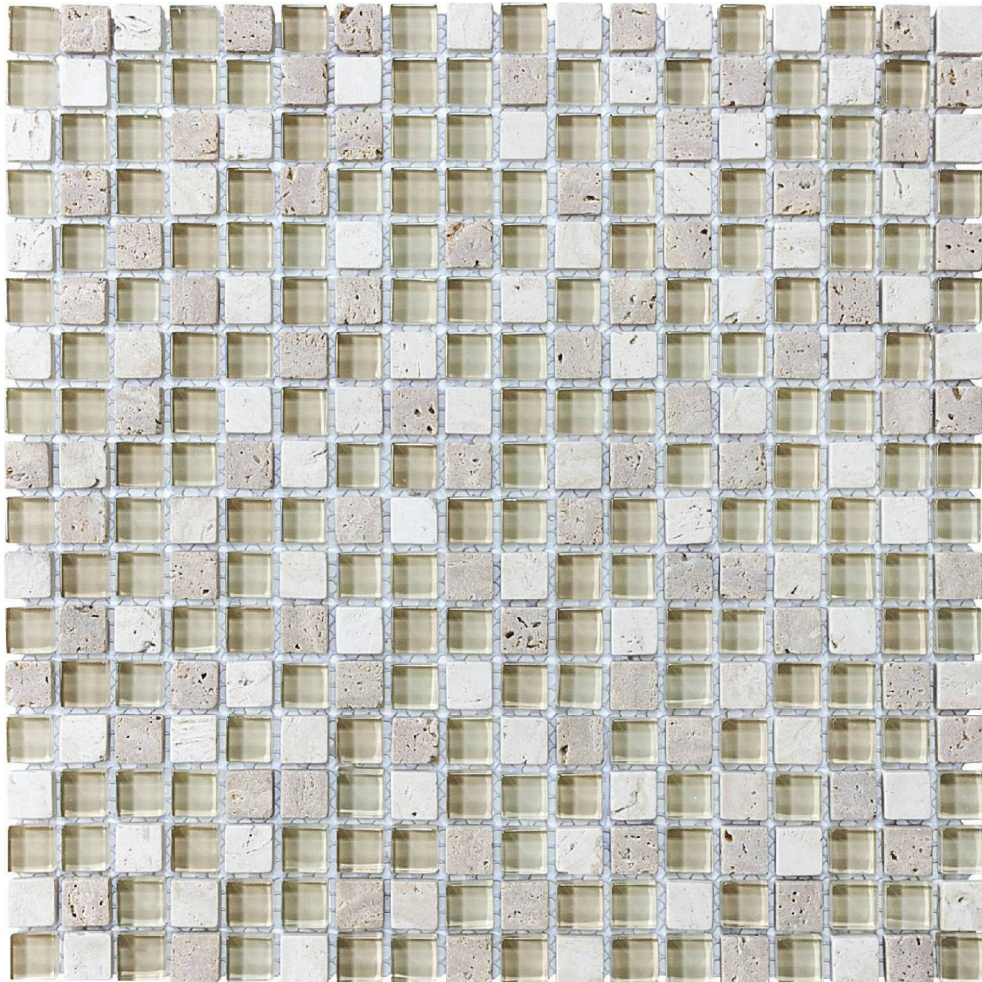

PRODUCT
5/8X5/8 CREME BRULEE MOSAIC

Mosaic and Decorative Tile | 12"x12" | Mixed Materials

TECHNICAL DATA

CODE: AC3001-01150

NAME: 5/8X5/8 Creme Brulee Mosaic

SERIES: Glass Stone

SIZE: 12"x12"

FINISH: Matt

LOOK: Multi-Look Mosaics

FAMILY: Mosaic and Decorative Tile

SUITABLE FOR: Indoor

TYPOLOGY: Mixed Materials

TYPE OF PIECE: Mosaic

USE: Floor and Wall

NOTES: This product is special order and cannot be cancelled, returned, or refunded