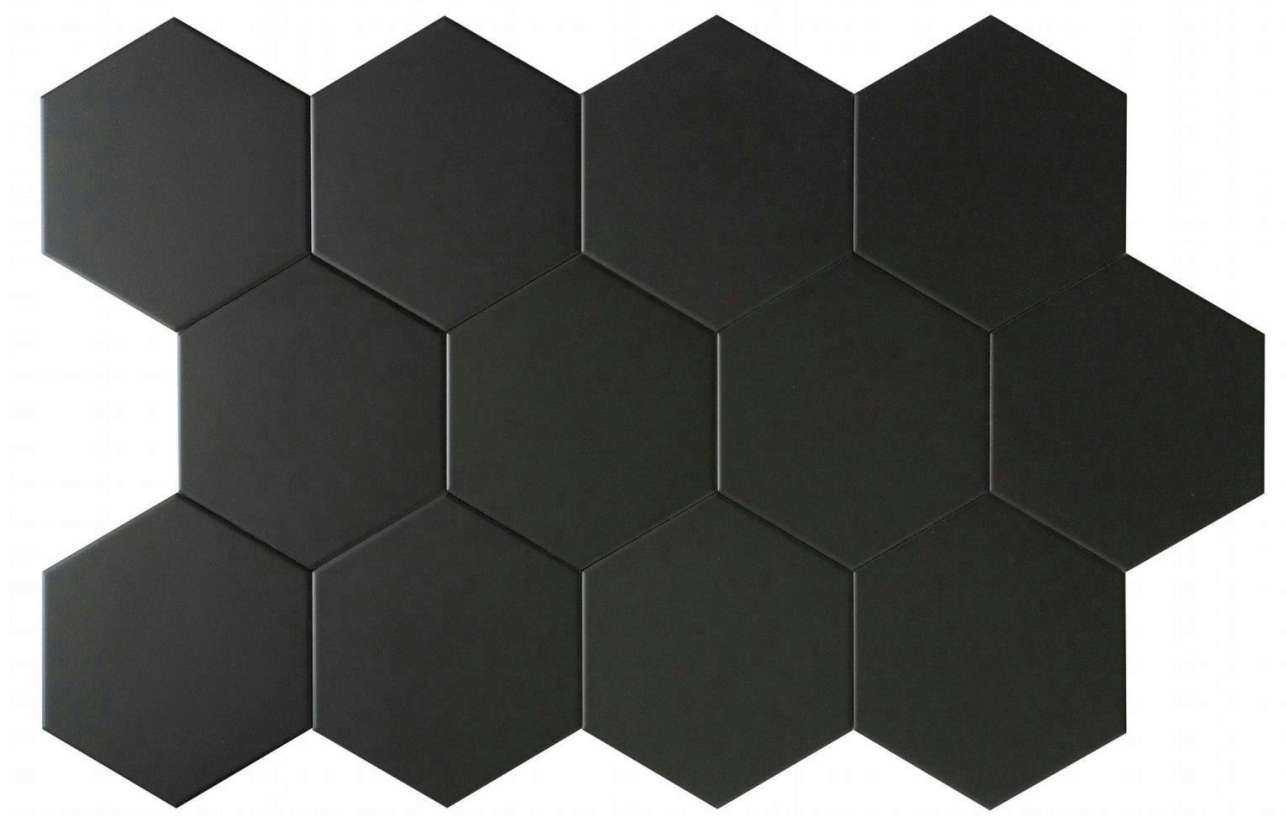

---

**PRODUCT**  
**VIDA 5.5X6.3" BLACK HEXAGON**

---

Tile | 5.5"x6.3" | Porcelain

DETAILS

ROOM SCENES

**TECHNICAL DATA**

CODE: QUVI-BL-1  
NAME: Vida 5.5X6.3" Black Hexagon  
SERIES: Vida  
SIZE: 5.5"x6.3"  
FINISH: Matt  
LOOK: Mono-Color  
FAMILY: Tile  
FROST RESISTANCE: Yes  
PEI: 3  
SHADE VARIATION: V1  
STYLE: Contemporary  
SUITABLE FOR: Indoor|Outdoor|Pool|Shower  
TYPOLOGY: Porcelain  
TYPE OF PIECE: Field Tile  
USE: Floor and Wall