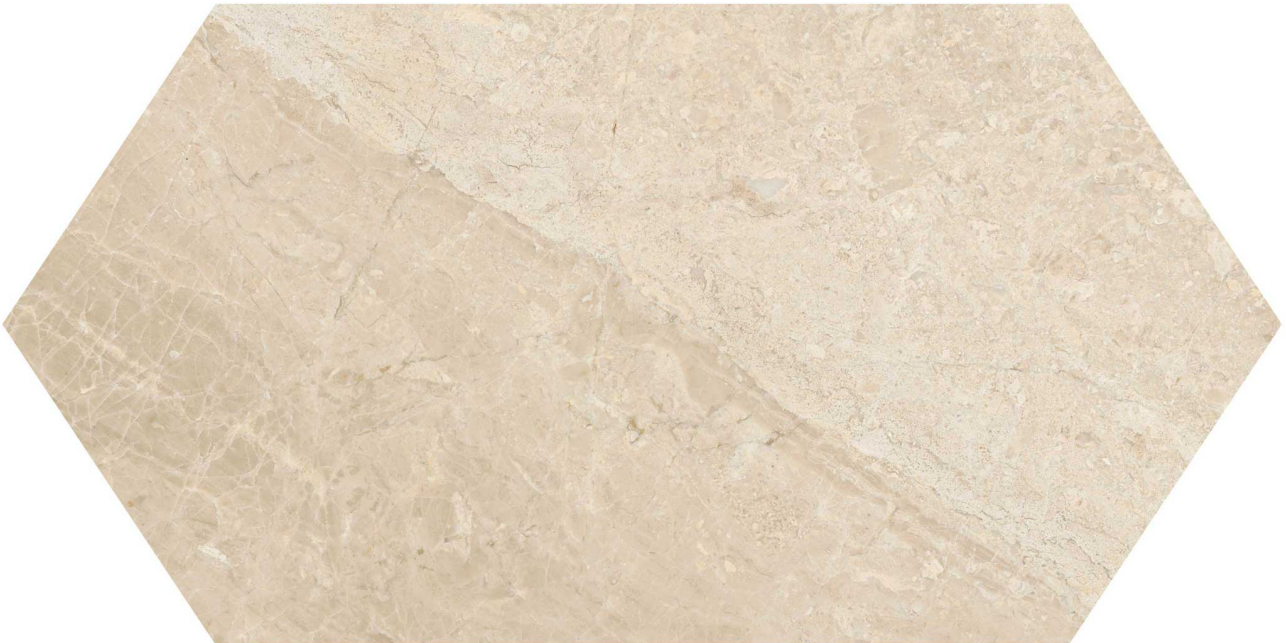

PRODUCT
IMPERO REALE 24 HONED PICKET

Stone | 12"x20" | Marble

TECHNICAL DATA

CODE: AS5000-03850
NAME: Impero Reale 24 Honed Picket
SERIES: Impero Reale
SIZE: 12"x20"
FINISH: Honed
EDGE: Straight Edge
FAMILY: Stone
SUITABLE FOR: Indoor|Shower
TYPOLOGY: Marble
TYPE OF PIECE: Field Tile
USE: Floor and Wall