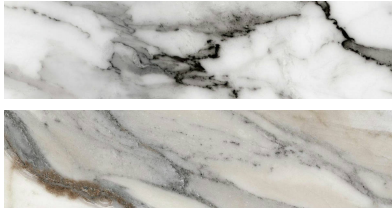

PRODUCT
3X12 POLISHED ALLURE BLUE

Tile | 3"x12" | Porcelain

GRAPHIC VARIETY

TECHNICAL DATA

CODE: QUMY-AL-3P

NAME: 3X12 Polished Allure Blue

SERIES: Mystique

SIZE: 3"x12"

FINISH: Polished

LOOK: Marble Look

EDGE: Rectified

FAMILY: Tile

FROST RESISTANCE: Yes

PEI: 4

SHADE VARIATION: V4

STYLE: Contemporary

SUITABLE FOR: Indoor|Shower

TPOLOGY: Porcelain

TYPE OF PIECE: Field Tile

USE: Floor and Wall

NOTES: •MADE IN THE USA •Products containing as much as 45% recycled content. • Post-consumer recycled content levels as much as 3%. • Zero industrial wastewater discharge. • A 99% internal process recycling rate. • Local sourcing of >95% raw materials (within 500-mile radius of factory) resulting in low transportation related carbon emissions.