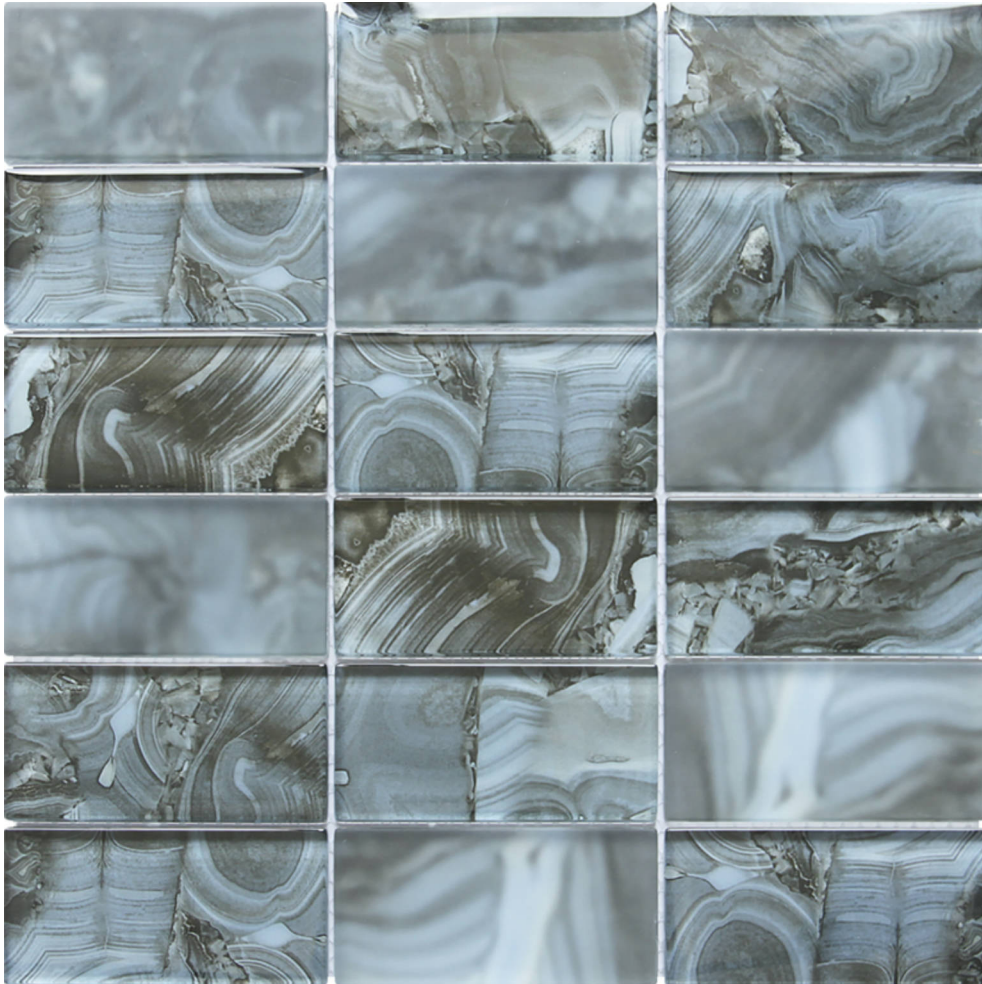

---

**PRODUCT**

**ONYX PATTERN BLUE GLASS SHEET MOSAIC**

---

Mosaic and Decorative Tile | 11.8"x11.8" | Glass

**TECHNICAL DATA**

CODE: RVCHAWV049  
NAME: Onyx Pattern Blue Glass Sheet Mosaic  
SERIES: Chelsea Collection  
SIZE: 11.8"x11.8"  
LOOK: Multi-Look Mosaics  
FAMILY: Mosaic and Decorative Tile  
SUITABLE FOR: Backsplash, Indoor, Outdoor, Shower, Pool  
TYPOLOGY: Glass  
TYPE OF PIECE: Mosaic  
USE: Wall only