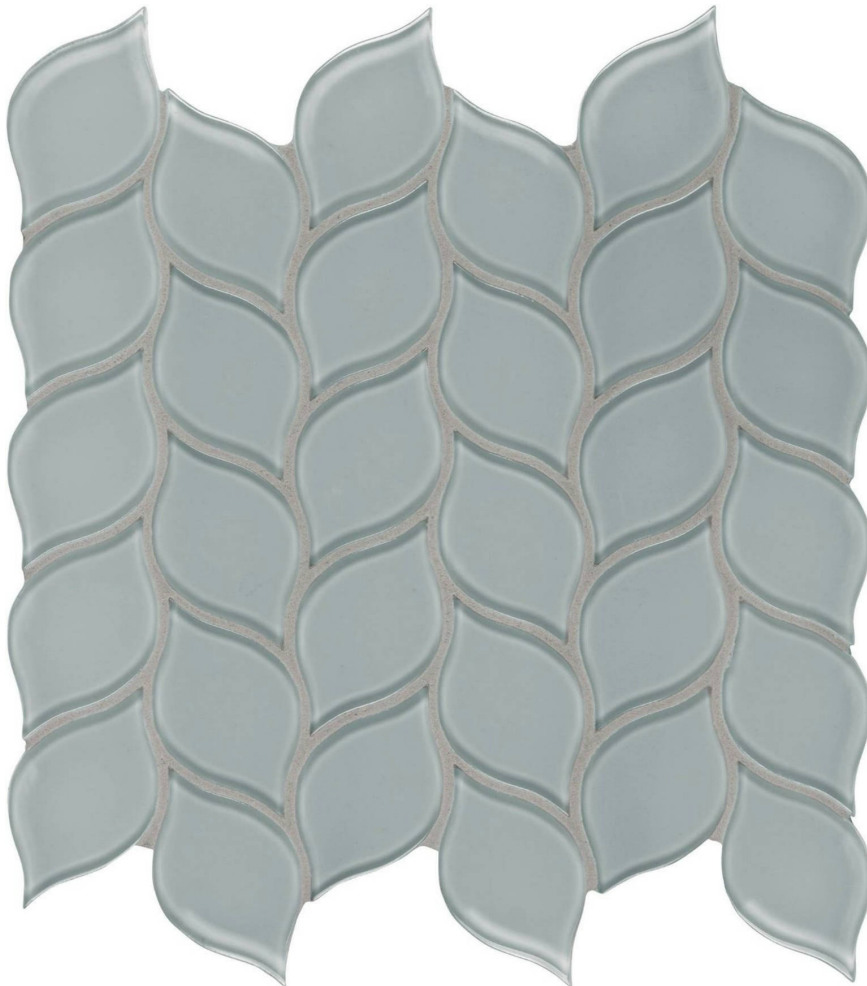

PRODUCT
SHADOW PETAL MOSAIC

Mosaic and Decorative Tile | 12"x12" |

TECHNICAL DATA

CODE: AC35-136
NAME: Shadow Petal Mosaic
SERIES: Bliss Element
SIZE: 12"x12"
FINISH: Gloss
LOOK: Glass
FAMILY: Mosaic and Decorative Tile
MOSAIC CHIP SIZE: Mesh-Mounted
STYLE: Classic
SUITABLE FOR: Indoor|Outdoor
TYPE OF PIECE: Mosaic
USE: Wall only