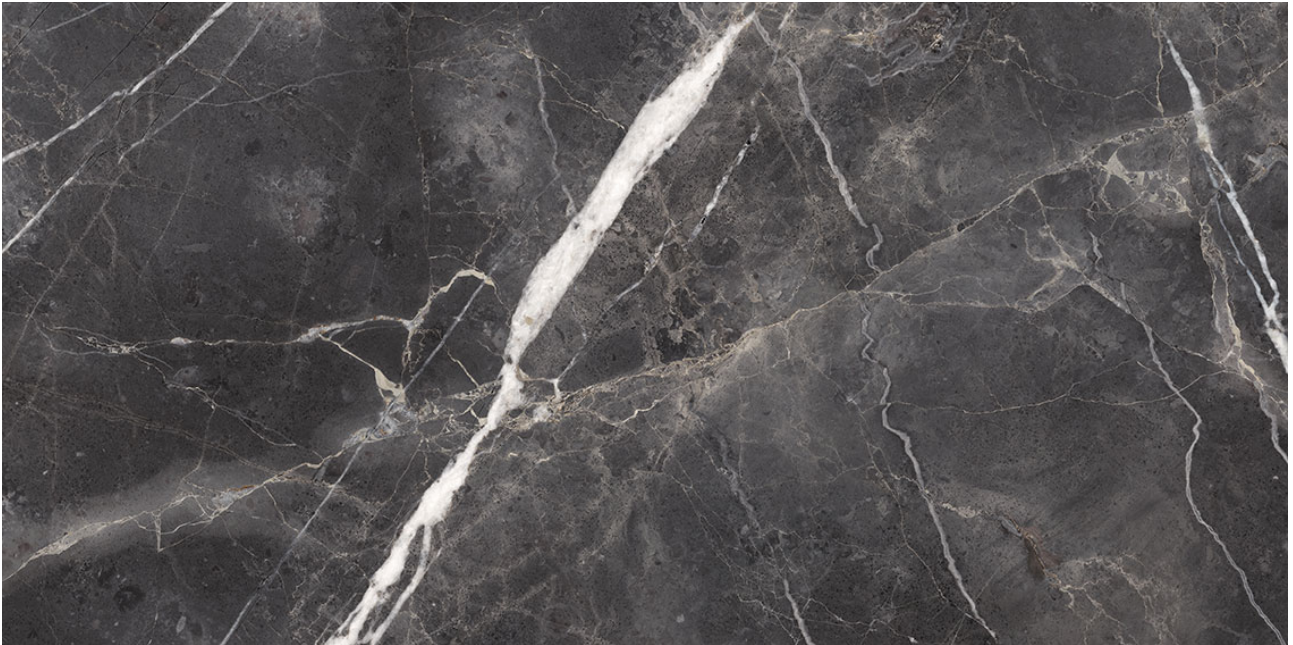

# ROYAL STONEWORKS 24X48 TUSCAN FORGE VEIN HONED

---

Tile | 24"x48" | Porcelain

**TECHNICAL DATA**

CODE: QUSW-TF-6H

NAME: Royal Stoneworks 24X48 Tuscan Forge Vein Honed

SERIES: Royal Stoneworks

SIZE: 24"x48"

FINISH: Honed

LOOK: Stone Look

EDGE: Rectified

FAMILY: Tile

FROST RESISTANCE: Yes

SHADE VARIATION: V3

STYLE: Contemporary

SUITABLE FOR: Indoor|Shower